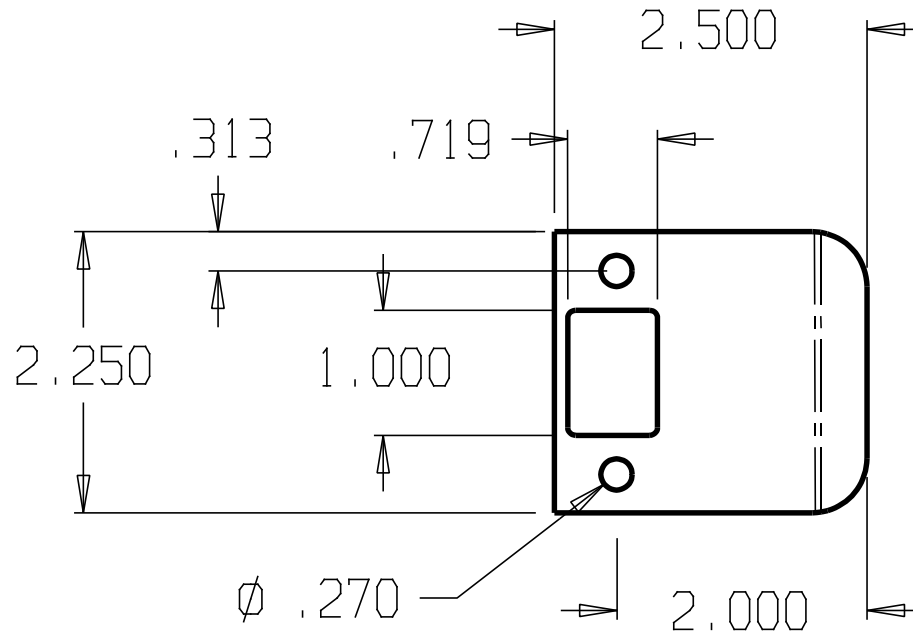

REVISIONS		
ZONE	REV	FINISHES: 605, 609, 619, 620, 630 & DU
		GAUGE: 18ga. .050

DON-JO MFG. INC.

DESIGNER	
APPROVED	

SIZE: A	DATE: 5/13/04	PART NO. EL-102	REV
SCALE	RELEASE DATE	WEIGHT	SHEET