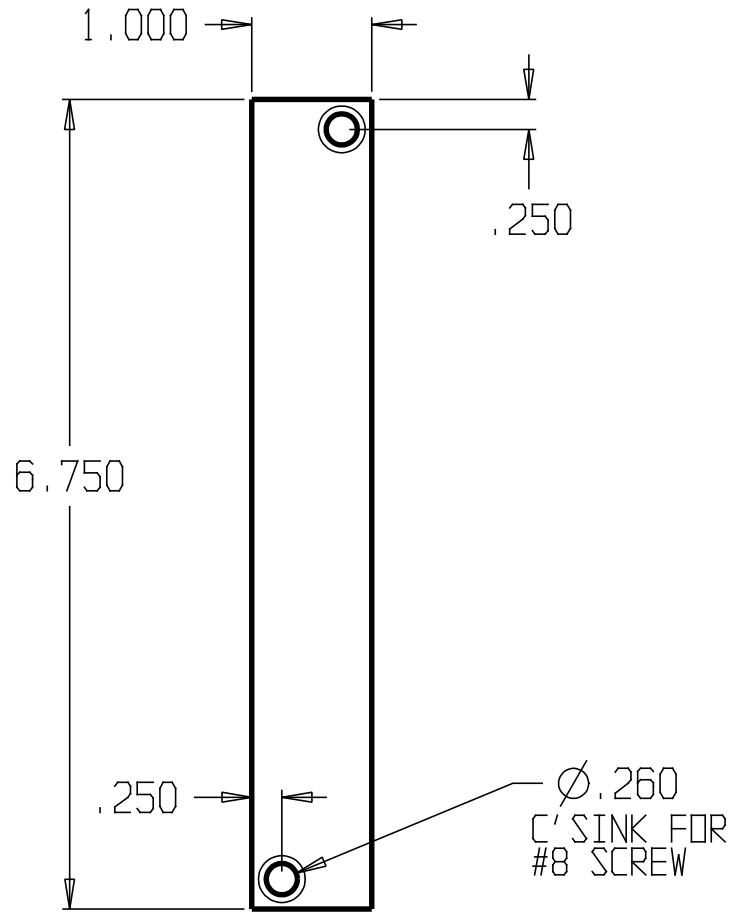

REVISIONS			
ZONE	REV	FINISHES:	GAUGE:
		PC	11ga. .119

DON-JO MFG. INC.

DESIGNER	SIZE	DATE:	PART NO.	REV
	A	5/13/04	EF-634	
APPROVED	SCALE	RELEASE DATE	WEIGHT	SHEET