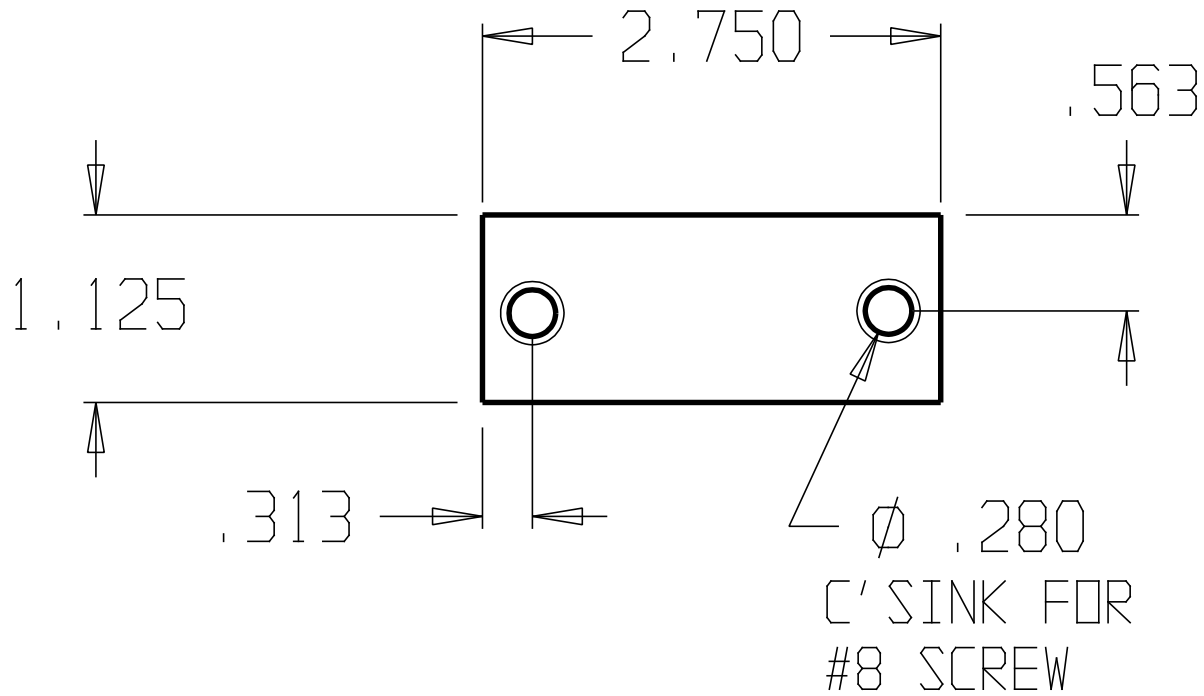

REVISIONS			
ZONE	REV	FINISHES:	GAUGE:
		BP & PC	11ga. .119

DON-JO MFG. INC.				SIZE	DATE:	PART NO.	REV
DESIGNER		A	5/12/04	EF-161-S			
APPROVED		SCALE	RELEASE DATE	WEIGHT	SHEET		