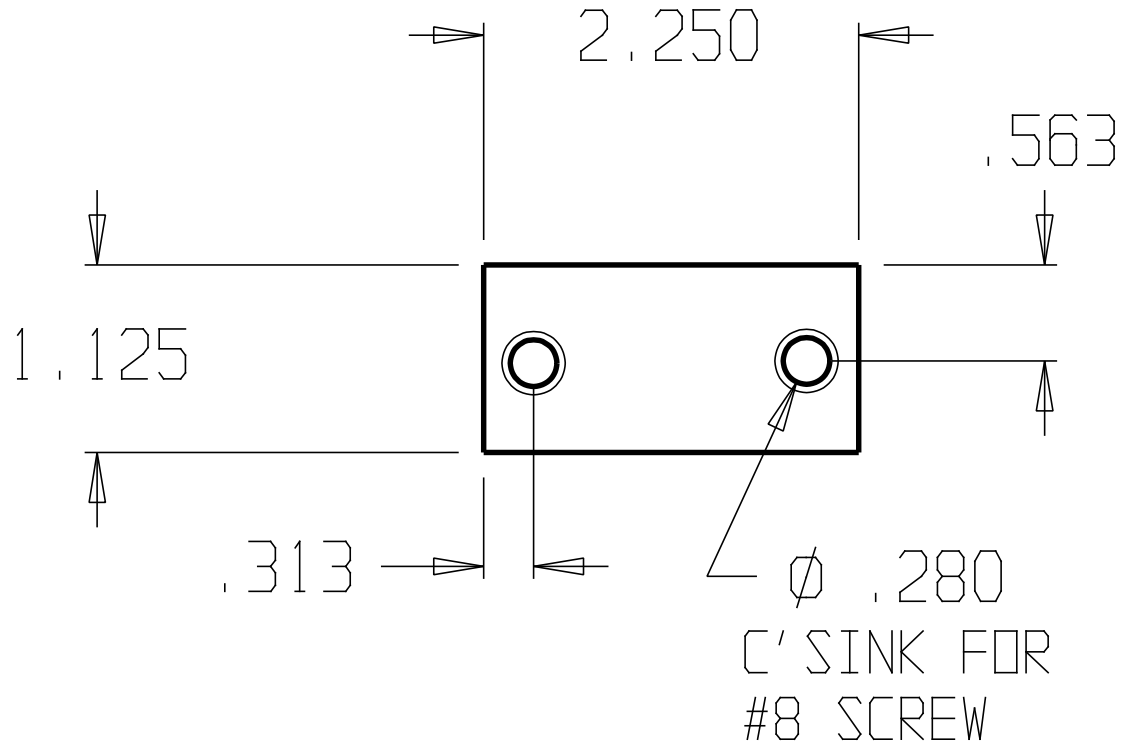

REVISIONS			
ZONE	REV	FINISHES:	GAUGE:
		BP & PC	11ga. .119

DON-JO MFG. INC.

DESIGNER	SIZE A	DATE: 5/12/04	PART NO. EF-161	REV
APPROVED	SCALE	RELEASE DATE	WEIGHT	SHEET