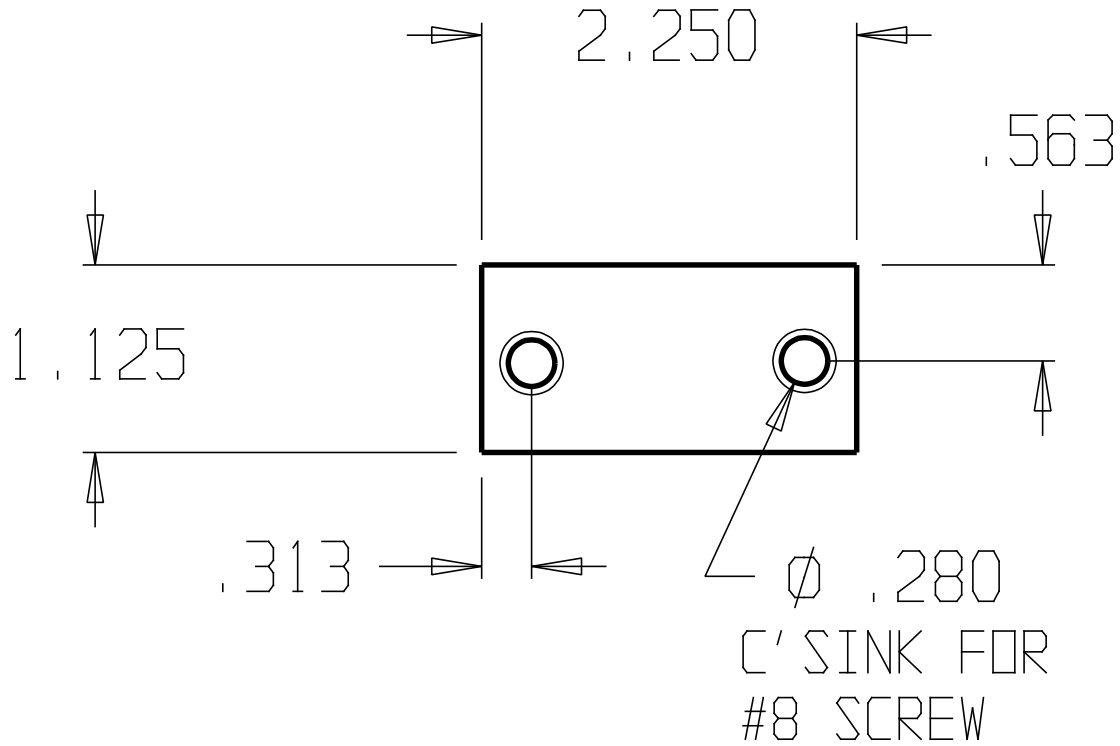

REVISIONS			
ZONE	REV	FINISHES:	GAUGE:
		BP & PC	11ga. .119

DON-JO MFG. INC.

DESIGNER

APPROVED

SIZE A	DATE: 5/12/04	PART NO. EF-161	REV
SCALE	RELEASE DATE	WEIGHT	SHEET