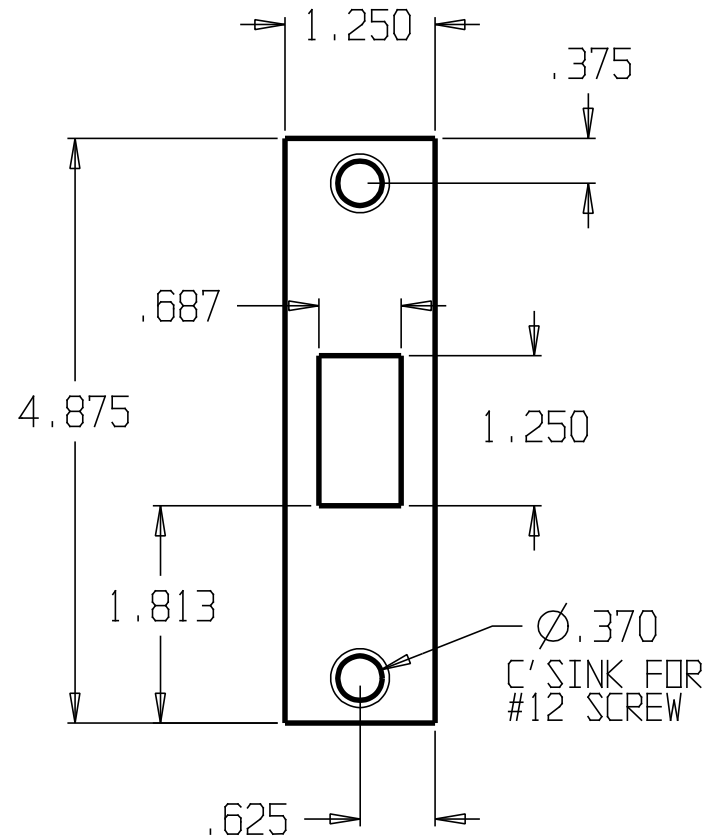

REVISIONS			
ZONE	REV	FINISHES:	GAUGE:
		605,626	13ga. .095

DON-JO MFG. INC.

DESIGNER	SIZE	DATE:	PART NO.	REV
	A	5/7/04	DBS-1478	
APPROVED	SCALE	RELEASE DATE	WEIGHT	SHEET