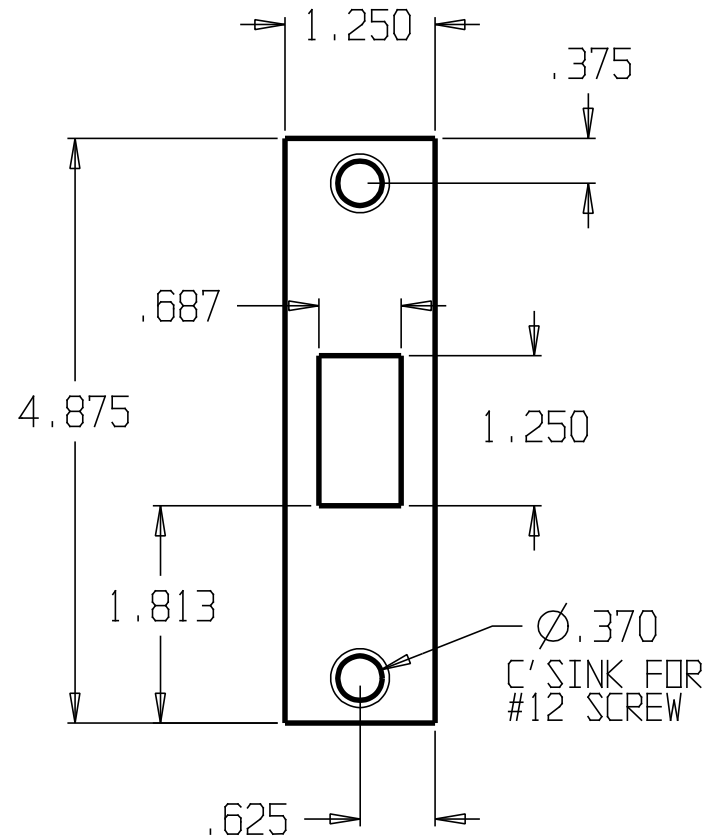

REVISIONS			
ZONE	REV	FINISHES:	GAUGE:
		605,626	13ga. .095

DON-JO MFG. INC.

DESIGNER	SIZE A	DATE: 5/7/04	PART NO. DBS-1478	REV
APPROVED	SCALE	RELEASE DATE	WEIGHT	SHEET