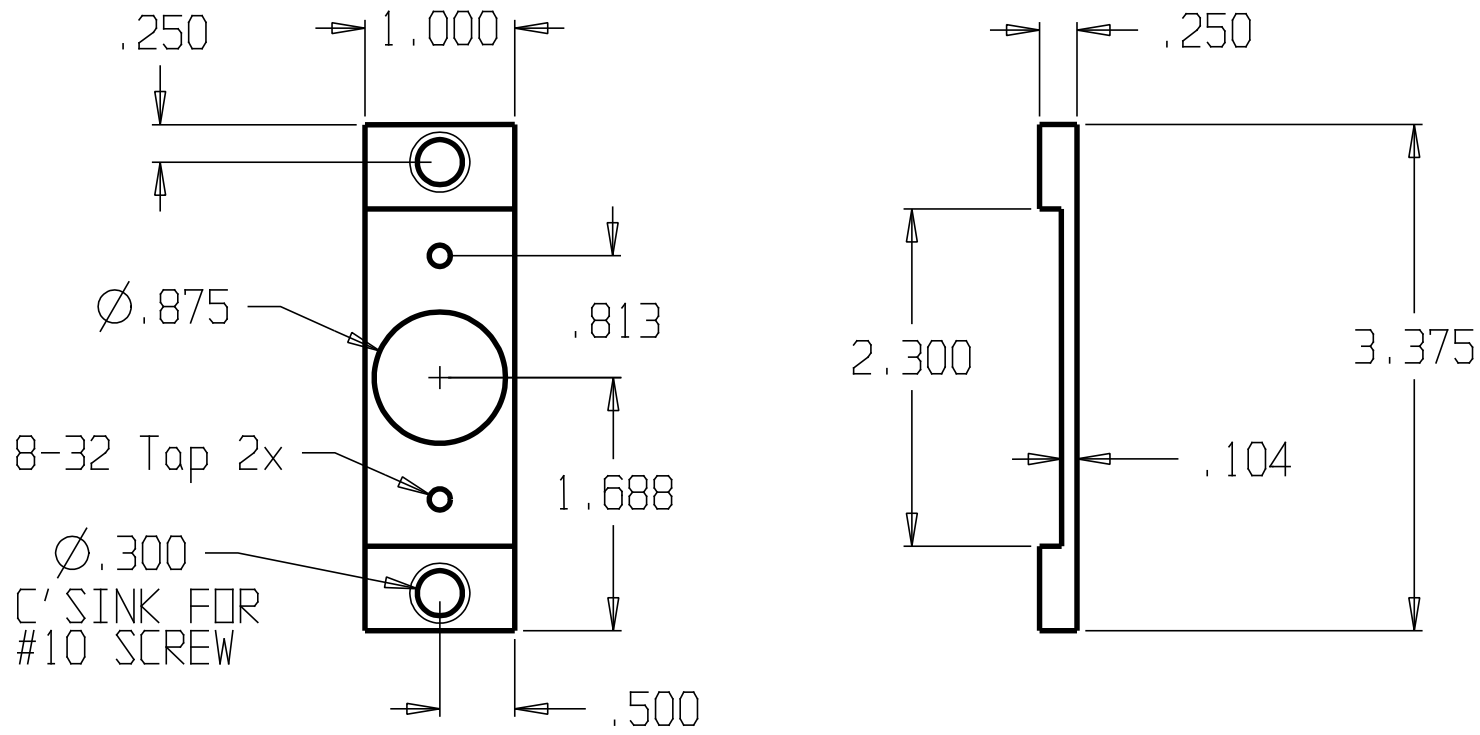

REVISIONS		
ZONE	REV	FINISHES: <b>SILVER COAT</b>
		GAUGE:

**DON-JO MFG. INC.**

DESIGNER	SIZE: <b>A</b>	DATE: <b>12/20/05</b>	PART NO. <b>CVRL</b>	REV
APPROVED	SCALE	RELEASE DATE	WEIGHT	SHEET