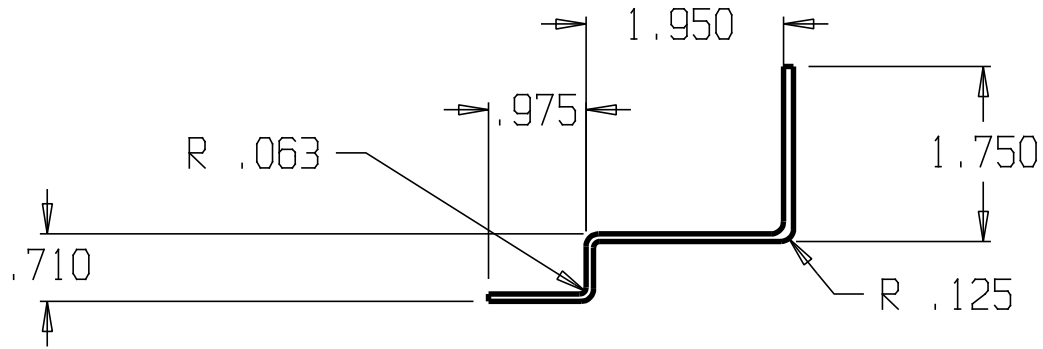

REVISIONS

ZONE	REV	FINISHES:	GUAGE:
		RAW STEEL	12ga. .104

DON-JO MFG. INC.

DESIGNER	SIZE	DATE:	PART NO.	REV
	A	5/6/04	CR-275	
APPROVED	SCALE	RELEASE DATE	WEIGHT	SHEET