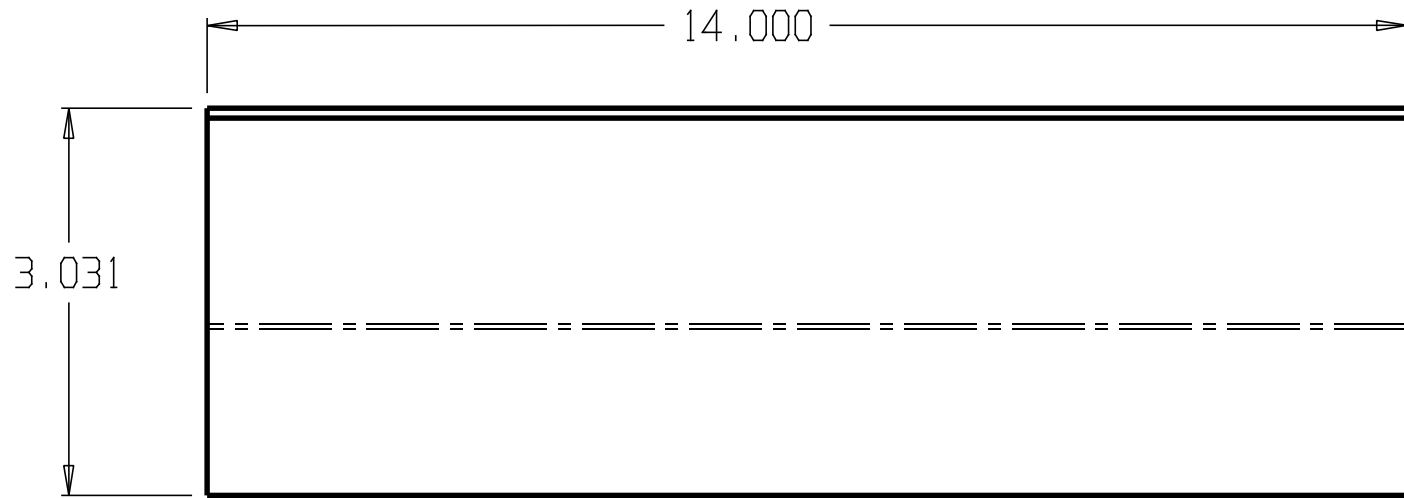

REVISIONS

ZONE	REV	FINISHES:	GUAGE:
		RAW STEEL	12ga. .104

DON-JO MFG. INC.

DESIGNER	SIZE	DATE:	PART NO.	REV
	A	5/6/04	CR-275	
APPROVED	SCALE	RELEASE DATE	WEIGHT	SHEET