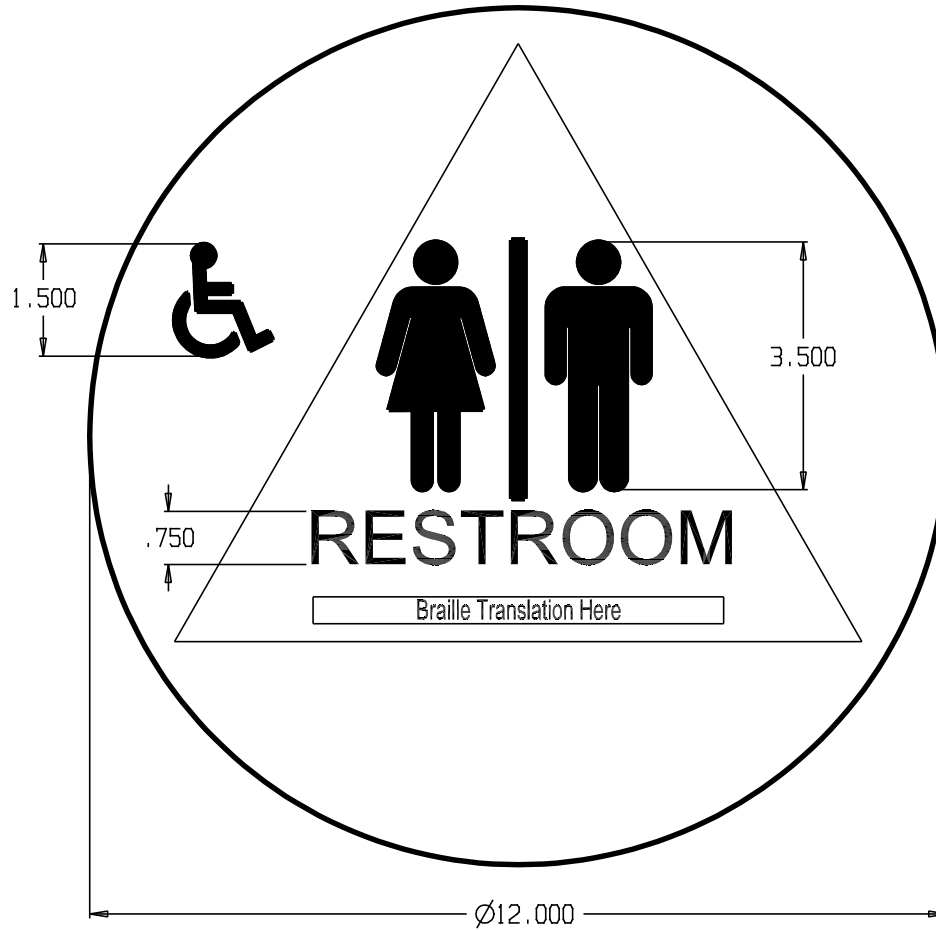

REVISIONS

ZONE	REV	FINISHES:	GAUGE:
		BLUE	

DON-JO MFG. INC.

DESIGNER  
APPROVED

SIZE: A  
SCALE

DATE: 5/4/04

PART NO. CHS-3  
WEIGHT  
SHEET

REV