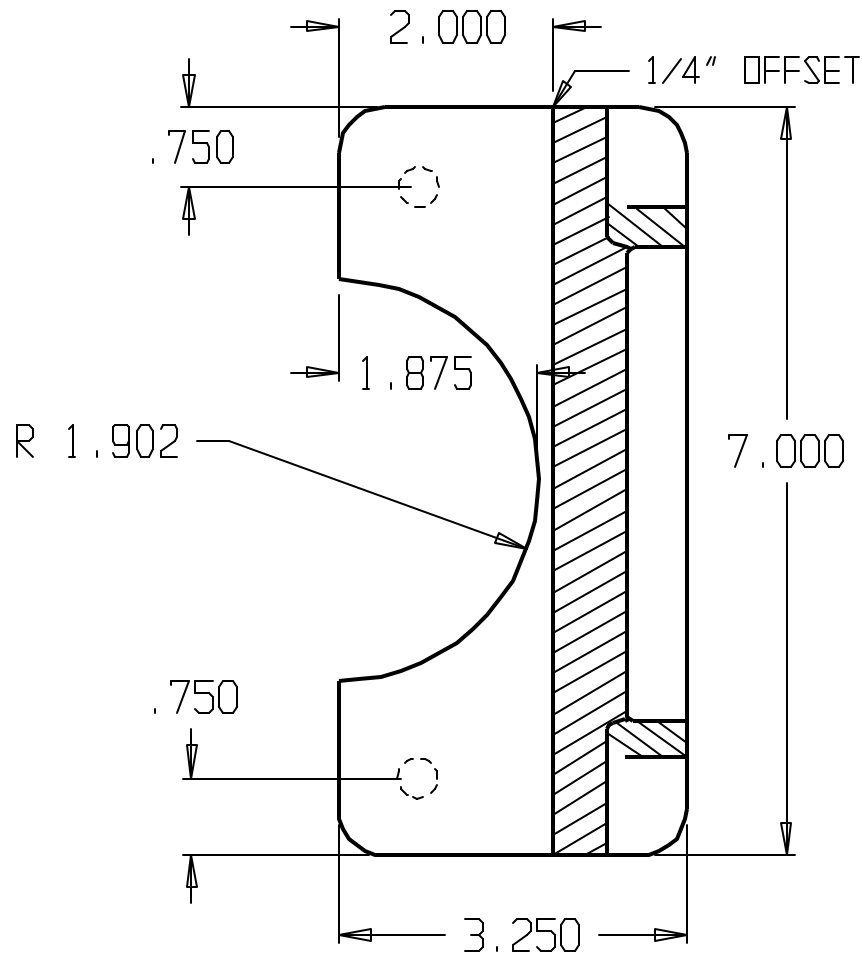

REVISIONS			
ZONE	REV	FINISHES:	GALUGE:
		BP, DU & SL	12ga. .104

DON-JO MFG. INC.

DESIGNER	SIZE A	DATE: 5/4/04	PART NO. BLP-207	REV
APPROVED	SCALE	RELEASE DATE	WEIGHT	SHEET