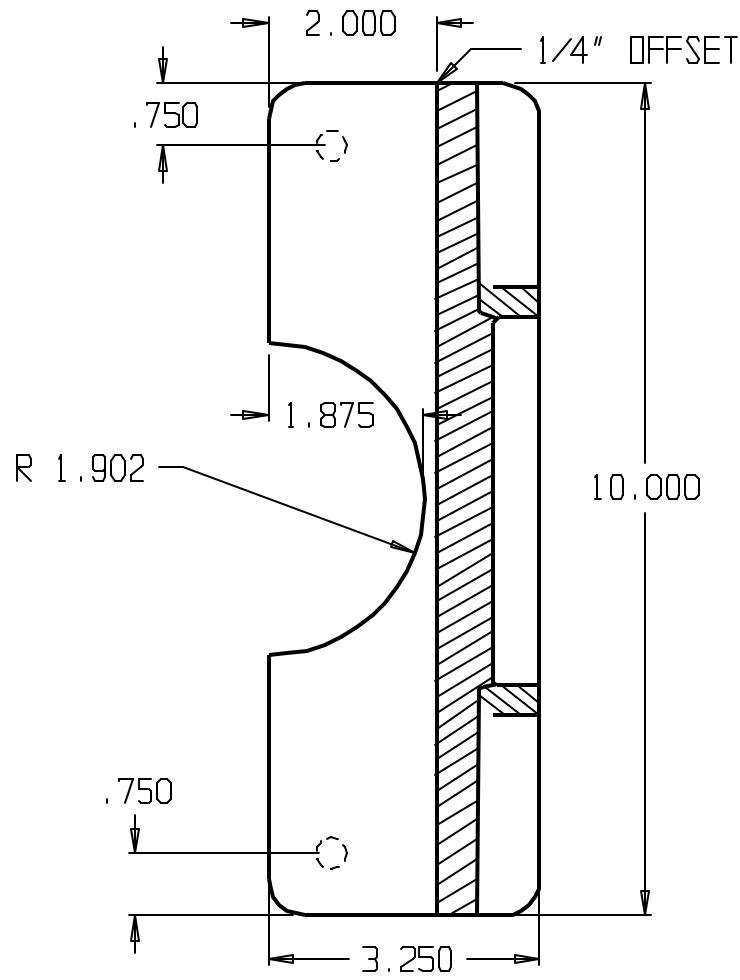

REVISIONS			
ZONE	REV	FINISHES:	GALUGE:
		630	12ga. .104

DON-JO MFG. INC.

DESIGNER	SIZE: A	DATE: 5/4/04	PART NO.: BLP-110	REV
APPROVED	SCALE	RELEASE DATE	WEIGHT	SHEET