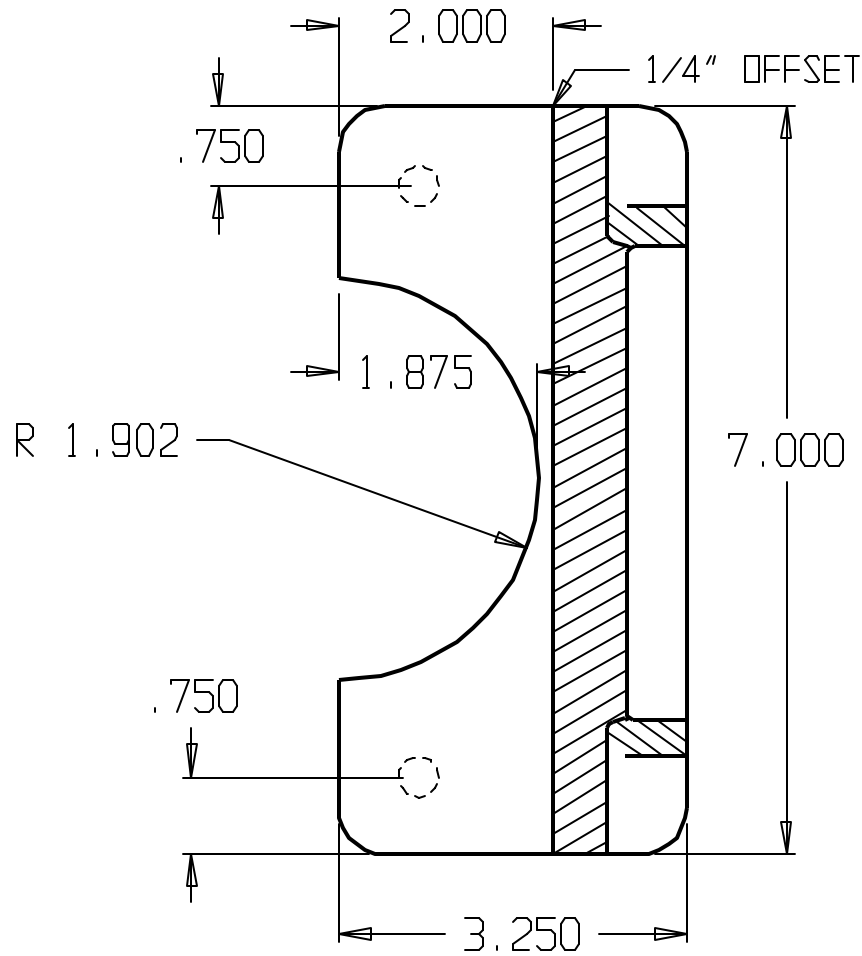

REVISIONS			
ZONE	REV	FINISHES:	GALUGE:
		630	12ga. .104

DON-JO MFG. INC.

DESIGNER
APPROVED

SIZE: A
DATE: 5/4/04

PART NO.: BLP-107
REV

SCALE
RELEASE DATE
WEIGHT
SHEET