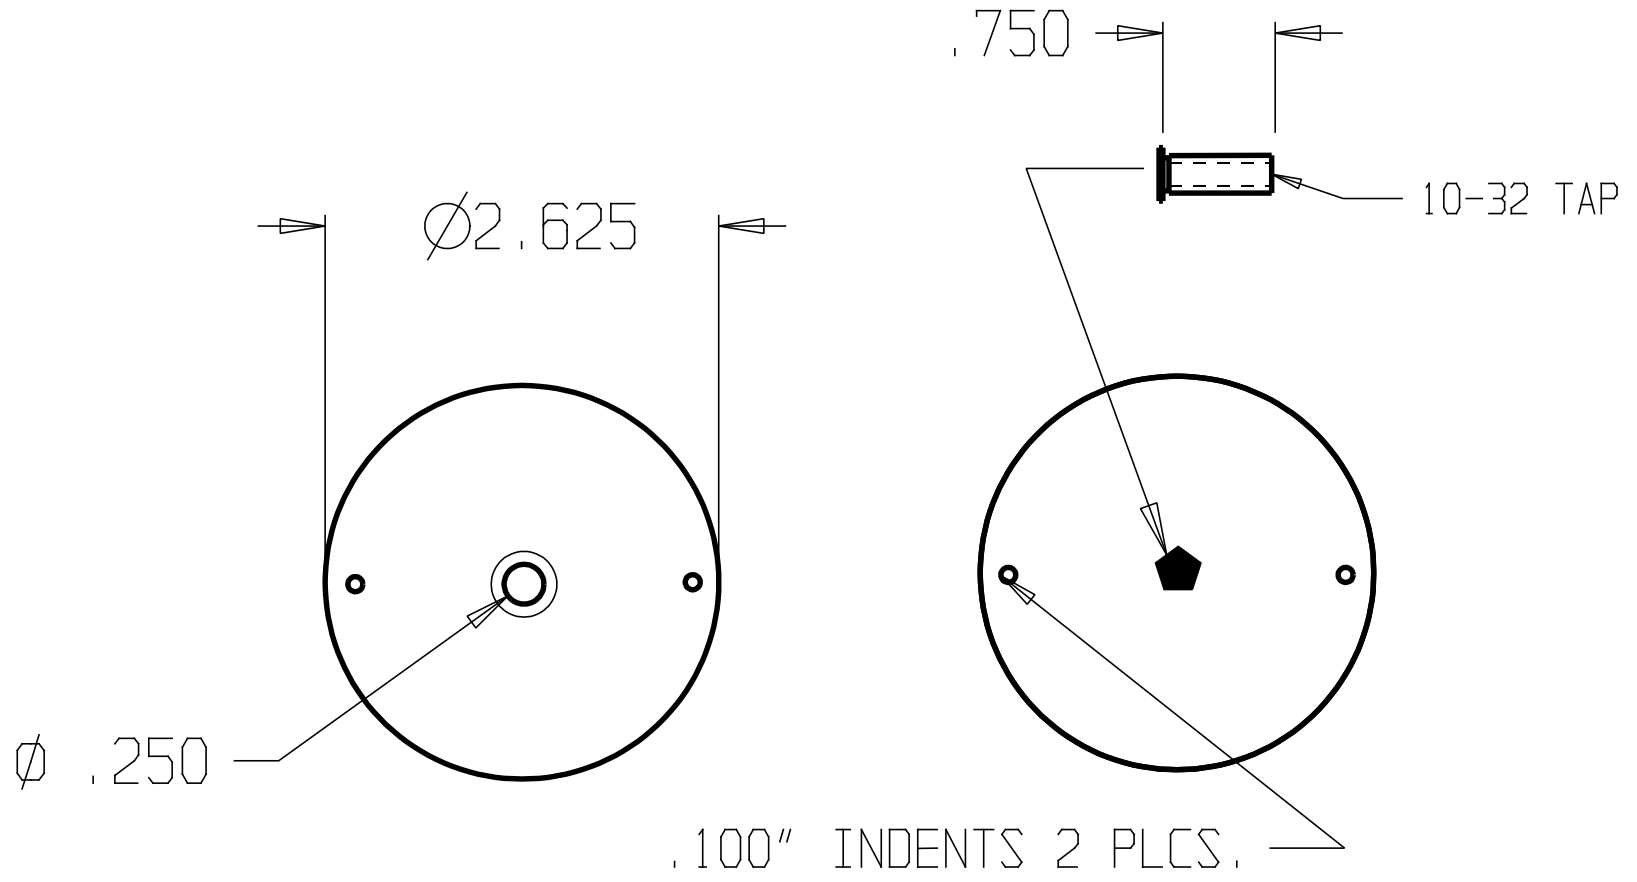

REVISIONS		
ZONE	REV	FINISHES:
		BP, PC & SL
		GALIGE:
		16ga. .060

DON-JO MFG. INC.				SIZE	DATE:	PART NO.	REV
DESIGNER		A	5/3/04	BF-161			
APPROVED		SCALE	RELEASE DATE	WEIGHT	SHEET		