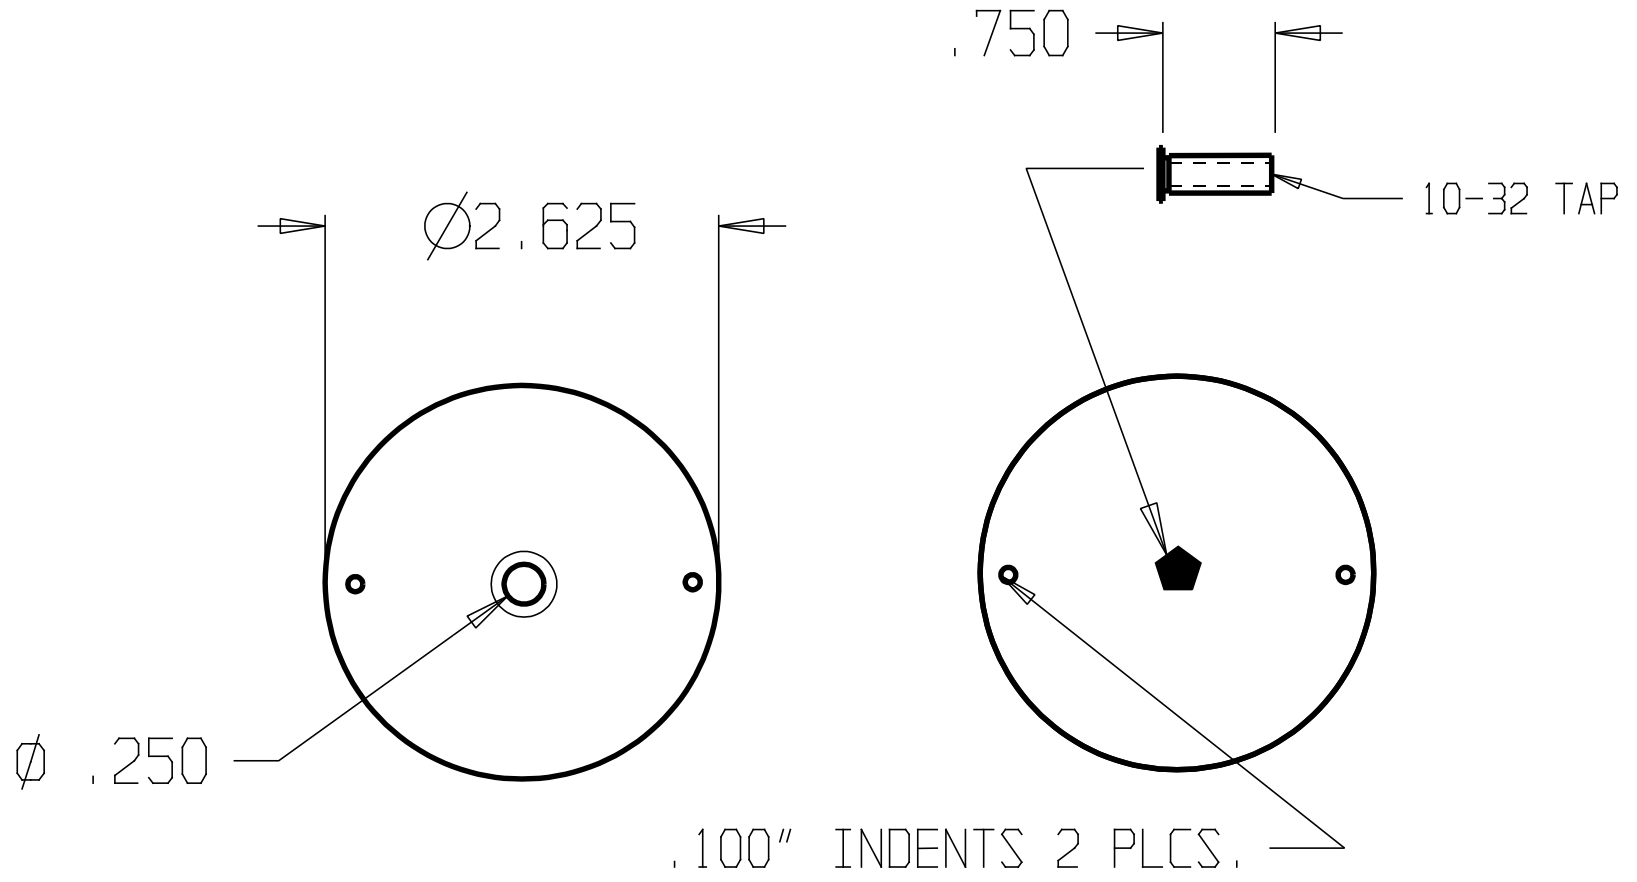

REVISIONS			
ZONE	REV	FINISHES:	GALIGE:
		BP, PC & SL	16ga. .060

DON-JO MFG. INC.

DESIGNER	SIZE	DATE:	PART NO.	REV
	A	5/3/04	BF-161	
APPROVED	SCALE	RELEASE DATE	WEIGHT	SHEET