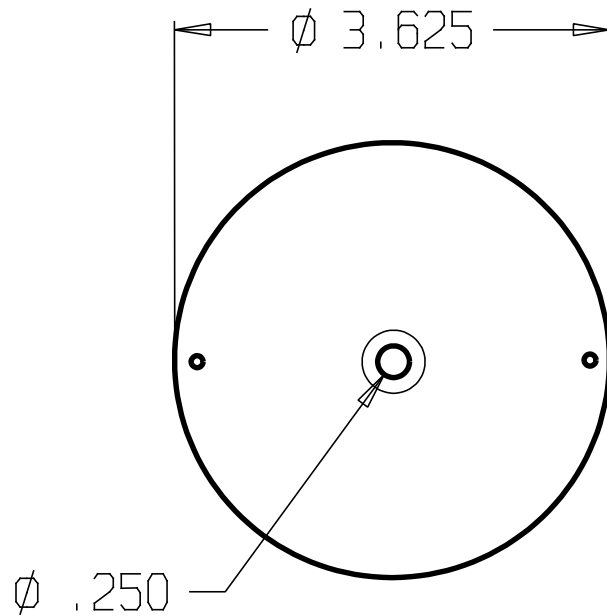

REVISIONS		
ZONE	REV	FINISHES:
		PB, PC & SL
		GALIGE:
		16ga. .060

DON-JO MFG. INC.

DESIGNER

APPROVED

SIZE: A

DATE: 5/3/04

SCALE

RELEASE DATE

PART NO. BF-135

WEIGHT

SHEET

REV