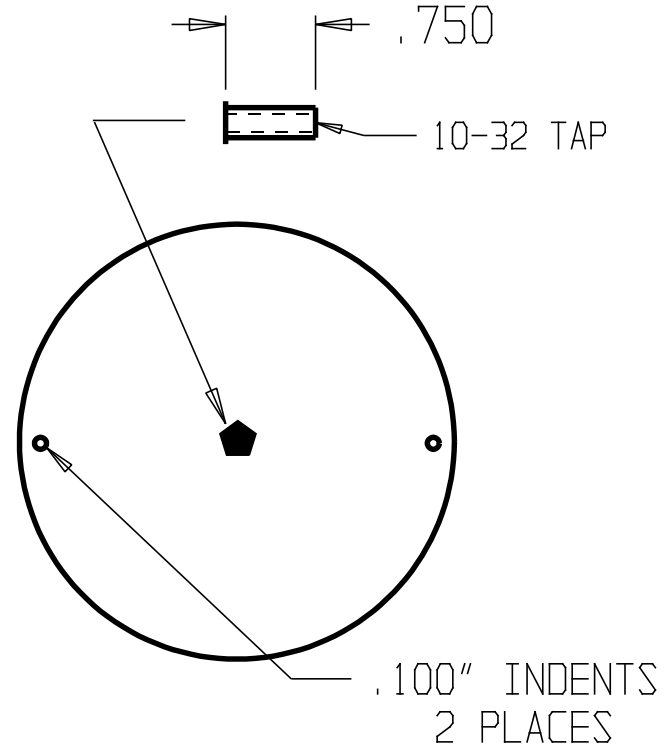

REVISIONS		
ZONE	REV	FINISHES:
		PB, PC & SL
		GALIGE:
		16ga. .060

DON-JO MFG. INC.

DESIGNER

APPROVED

SIZE: A

DATE: 5/3/04

SCALE

RELEASE DATE

PART NO. BF-135

WEIGHT

SHEET

REV