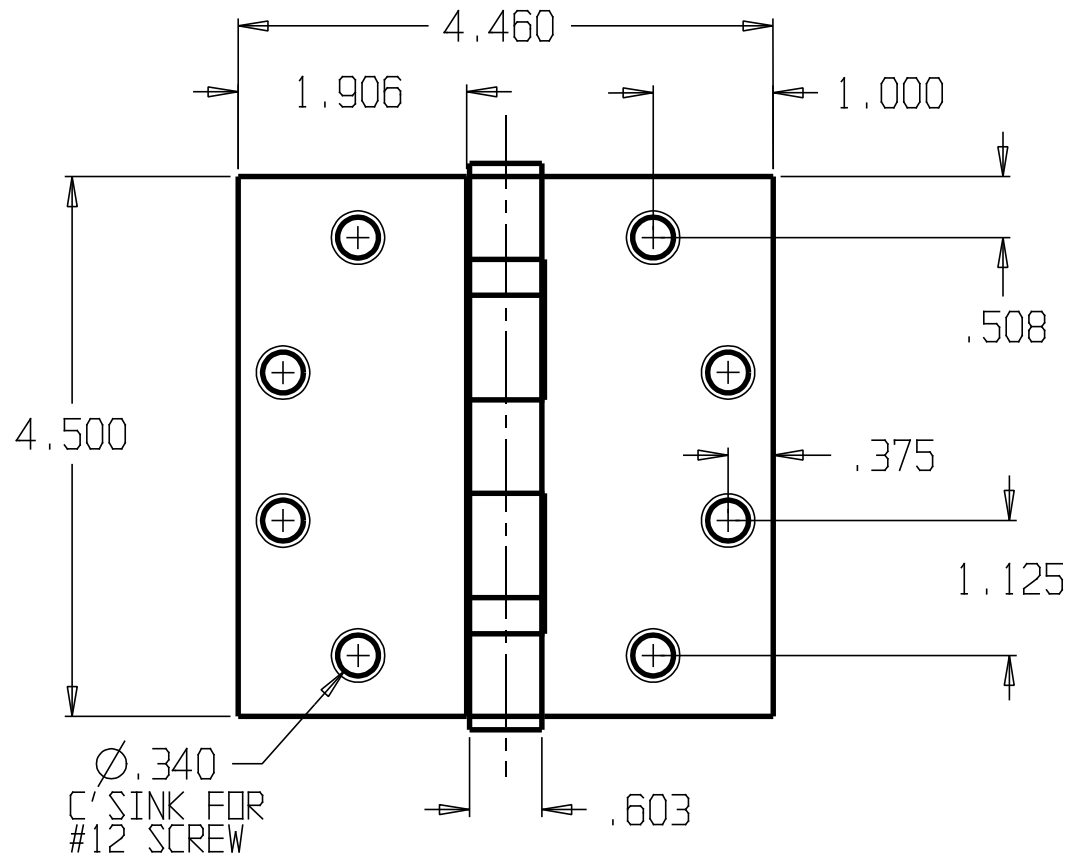

REVISIONS			
ZONE	REV	FINISHES:	GUAGE:
		630	10ga. .135

DON-JO MFG. INC.

DESIGNER	
APPROVED	

SIZE A	DATE: 1/12/05	PART NO. BB-94545	REV
SCALE	RELEASE DATE	WEIGHT	SHEET