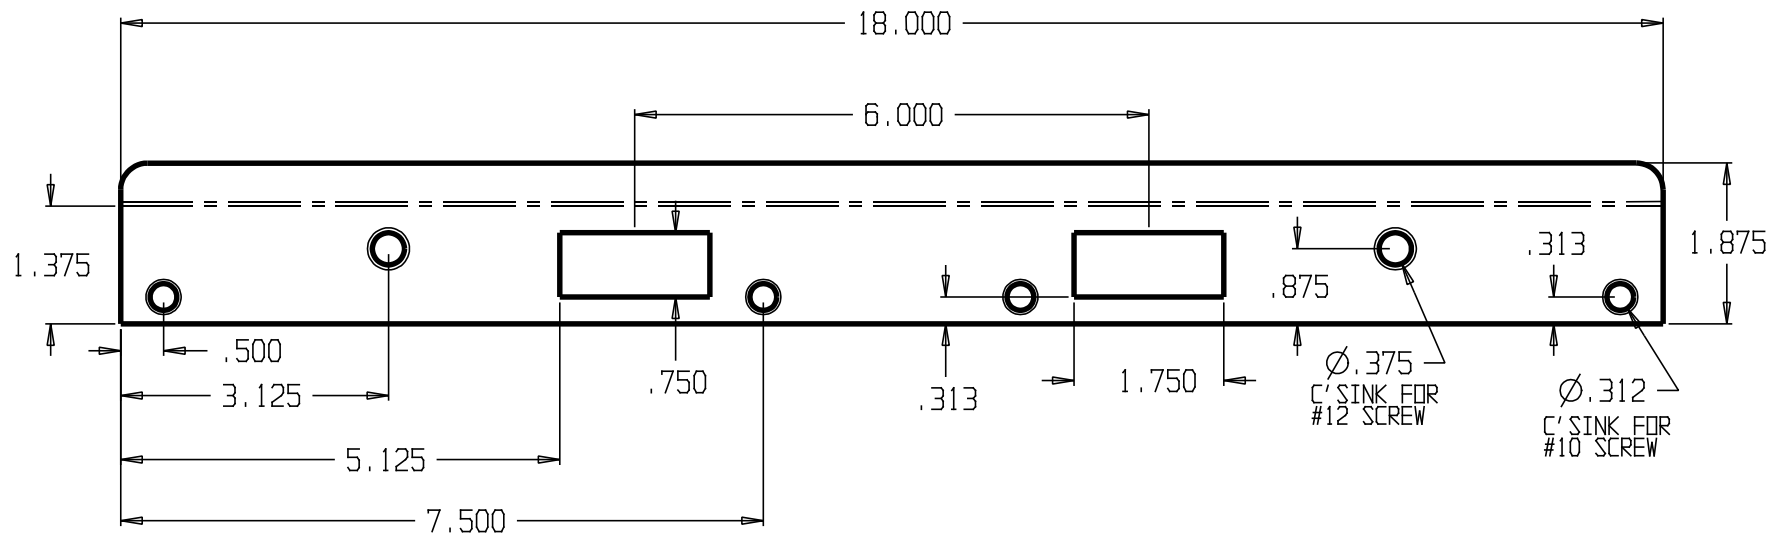

REVISIONS			
ZONE	REV	FINISHES:	GALUGE:
		BP	13ga. .095

DON-JO MFG. INC.

DESIGNER
APPROVED

SIZE: A
DATE: 5/3/04
SCALE

PART NO. AST-21386
REV
RELEASE DATE
WEIGHT
SHEET