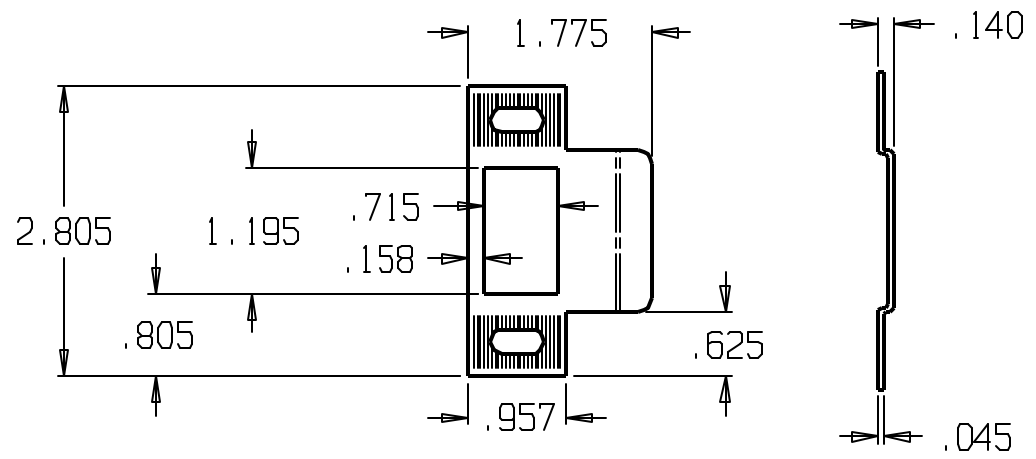

REVISIONS			
ZONE	REV	FINISHES:	GALUGE:
		BP & CP	18ga. .045

DON-JO MFG. INC.

DESIGNER: D.R.

SIZE: A	DATE: 4/29/09	PART NO.: 9450	REV:
SCALE:	RELEASE DATE:	WEIGHT:	SHEET: