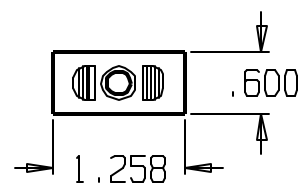

REVISIONS			
ZONE	REV	FINISHES:	GALUGE:
		BP & CP	18ga. .045

DON-JO MFG. INC.

DESIGNER: D.R.

SIZE: A	DATE: 4/29/09	PART NO.: 9450	REV:
SCALE:	RELEASE DATE:	WEIGHT:	SHEET: