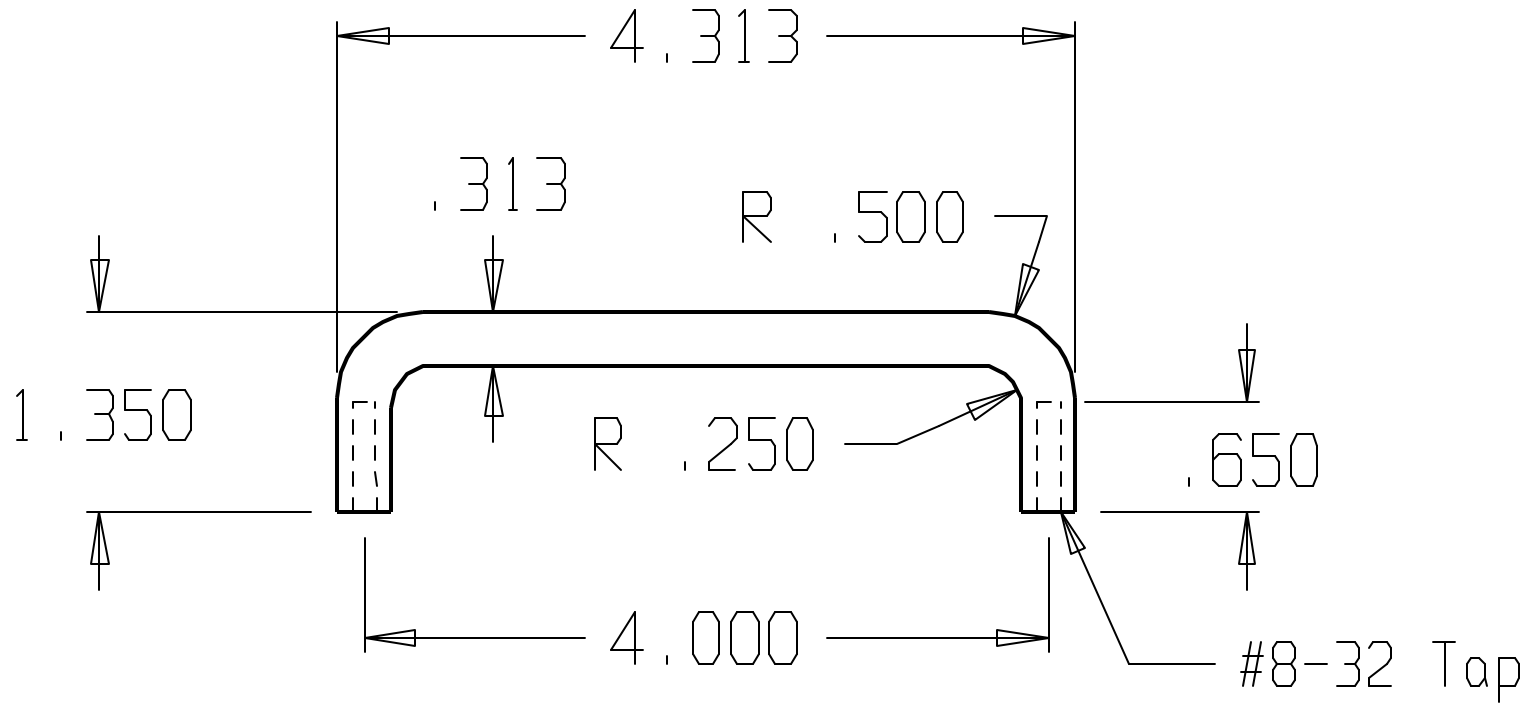

REVISIONS			
ZONE	REV	FINISHES:	DATE
		605, 625, 626	
		APPROVED	

DON-JO MFG. INC.

DESIGNER	SIZE	DATE:	PART NO.	REV
	A	4/28/04	#66	
APPROVED	SCALE	RELEASE DATE	WEIGHT	SHEET