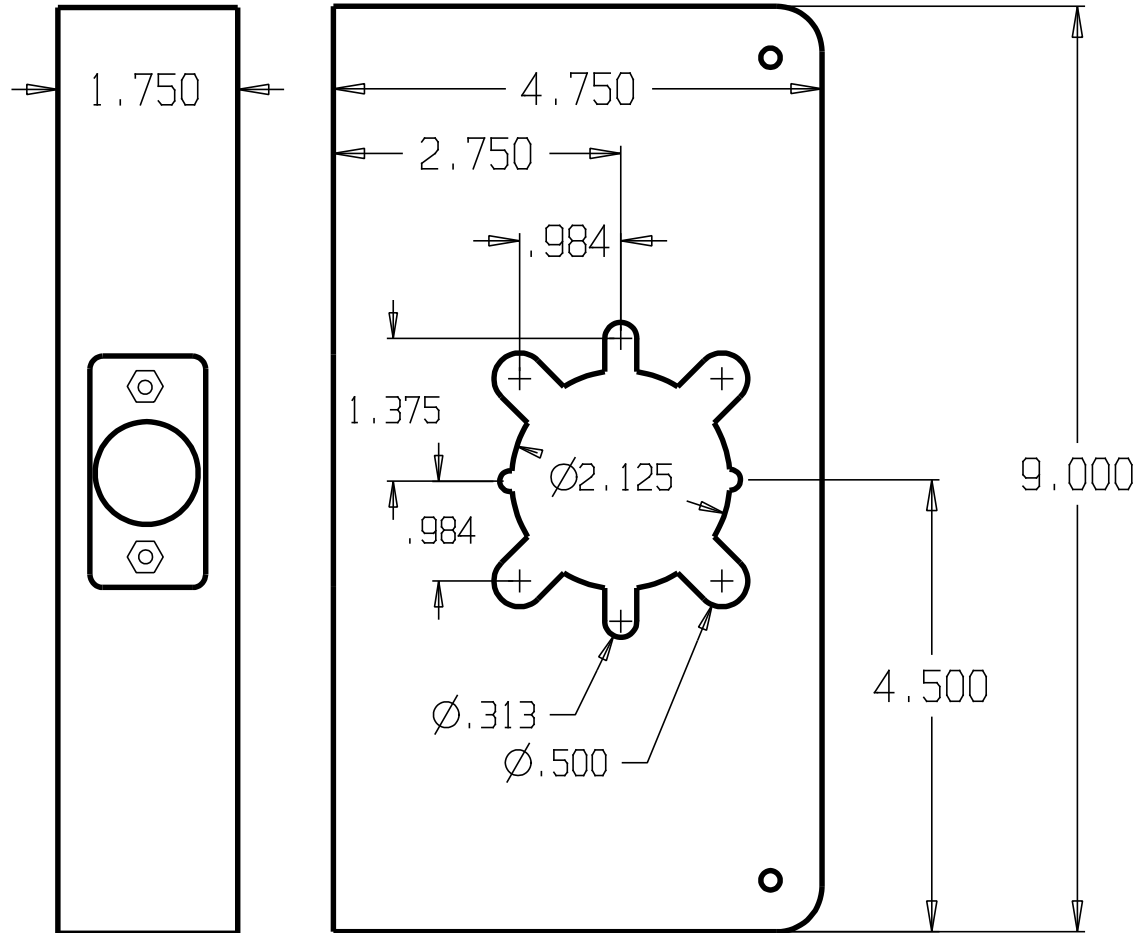

REVISIONS			
ZONE	REV	FINISHES:	GALUGE:
		PB, AB & S	22ga. .032

DON-JO MFG. INC.

DESIGNER
APPROVED

SIZE A	DATE: 1/1/94	PART NO. 4-2-CW	REV
SCALE	RELEASE DATE	WEIGHT	SHEET