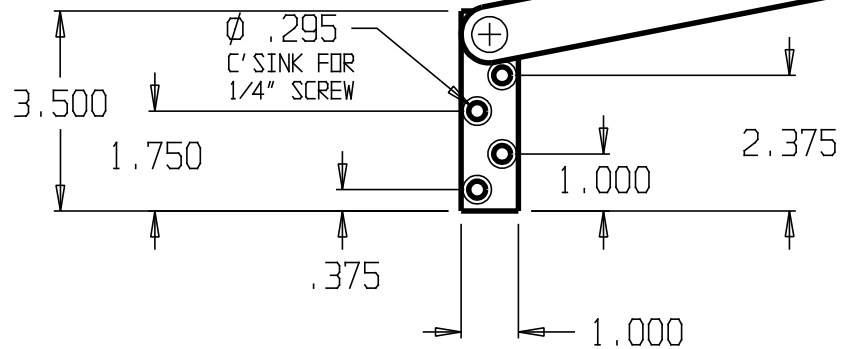

REVISIONS				
ZONE	REV	FINISHES:	DATE	APPROVED
		630		

DON-JO MFG. INC.

DESIGNER
 APPROVED

SIZE: A
 DATE: 4/27/04
 SCALE

PART NO.: #3324
 REV
 RELEASE DATE
 WEIGHT
 SHEET