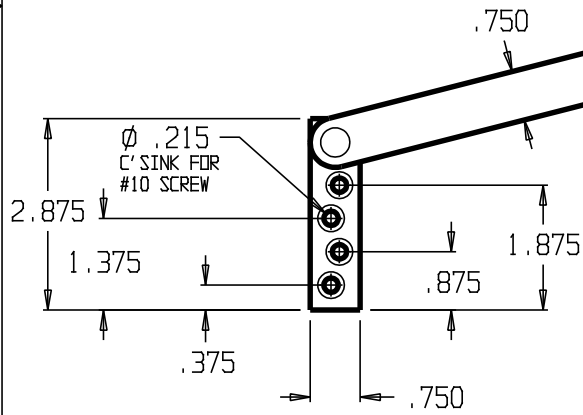

REVISIONS				
ZONE	REV	FINISHES:	DATE	APPROVED
		630		

DON-JO MFG. INC.

DESIGNER	SIZE A	DATE: 4/21/04	PART NO. #3124	REV
APPROVED	SCALE	RELEASE DATE	WEIGHT	SHEET