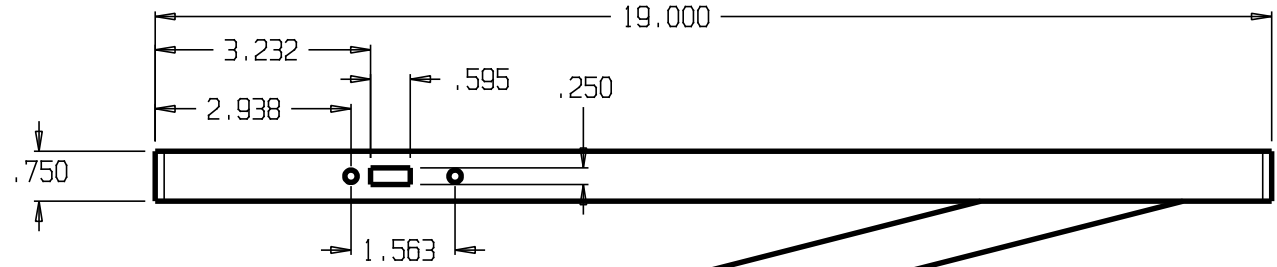

REVISIONS				
ZONE	REV	FINISHES:	DATE	APPROVED
		630		

DON-JO MFG. INC.

DESIGNER	SIZE A	DATE: 4/21/04	PART NO. #3124	REV
APPROVED	SCALE	RELEASE DATE	WEIGHT	SHEET