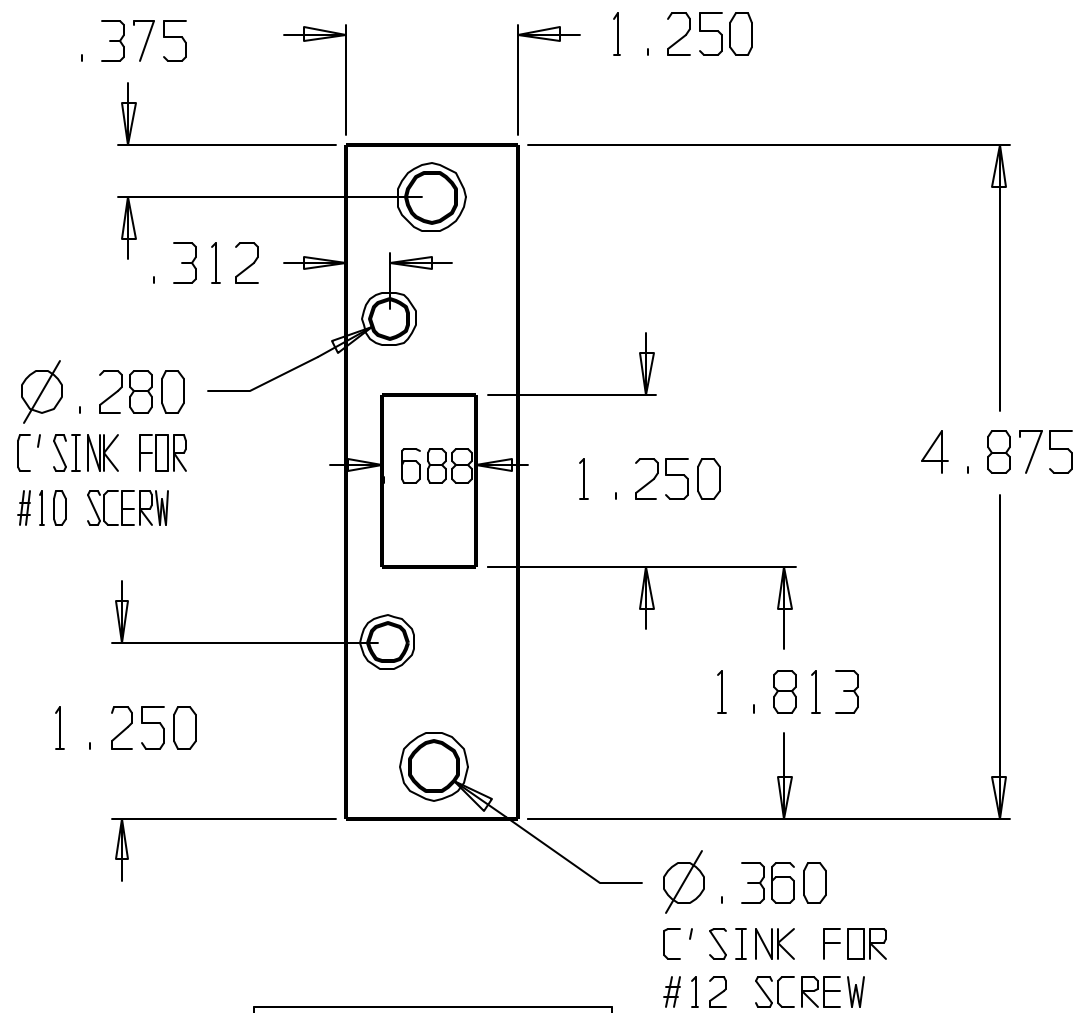

REVISIONS				
ZONE	REV	FINISHES:	DATE	APPROVED
		BP & SL		

DON-JO MFG. INC.

DESIGNER	
APPROVED	

SIZE A	DATE 1/1/94	PART NO. 2 SDS	REV
SCALE	RELEASE DATE	WEIGHT	SHEET