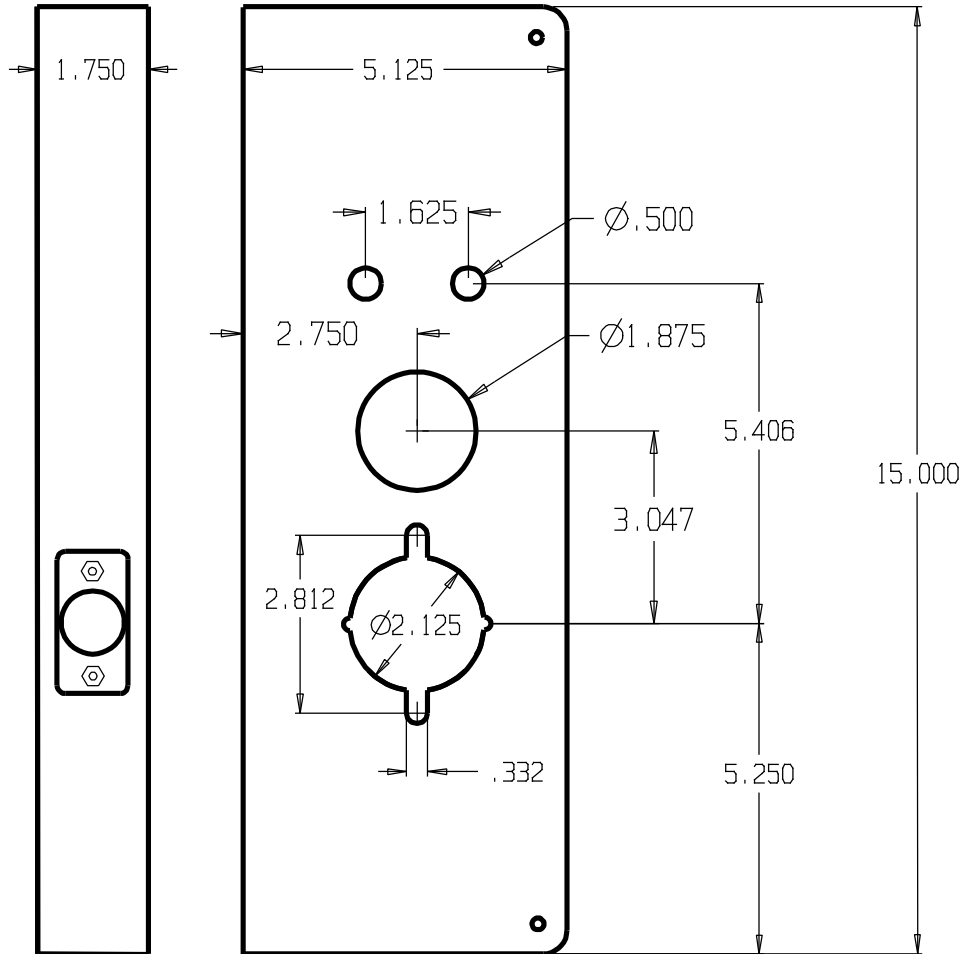

REVISIONS		
ZONE	REV	FINISHES:
		PB, AB & S
		GALUGE:
		22ga. .032

DON-JO MFG. INC.

DESIGNER	SIZE A	DATE: 1/12/12	PART NO. 27-CW	REV
APPROVED	SCALE	RELEASE DATE	WEIGHT	SHEET