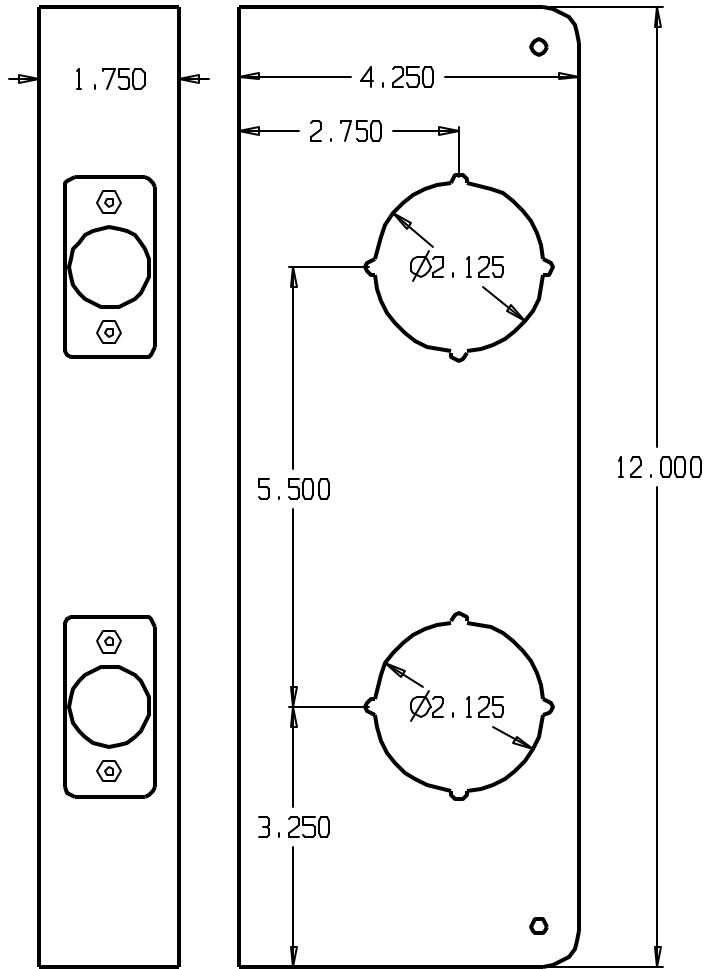

REVISIONS			
ZONE	REV	FINISHES:	DATE
		605, 609, 612, 613, 630	
		APPROVED	

DON-JO MFG. INC.

DESIGNER	SIZE A	DATE 4/5/04	PART NO. 258-CW	REV
APPROVED	SCALE	RELEASE DATE	WEIGHT	SHEET