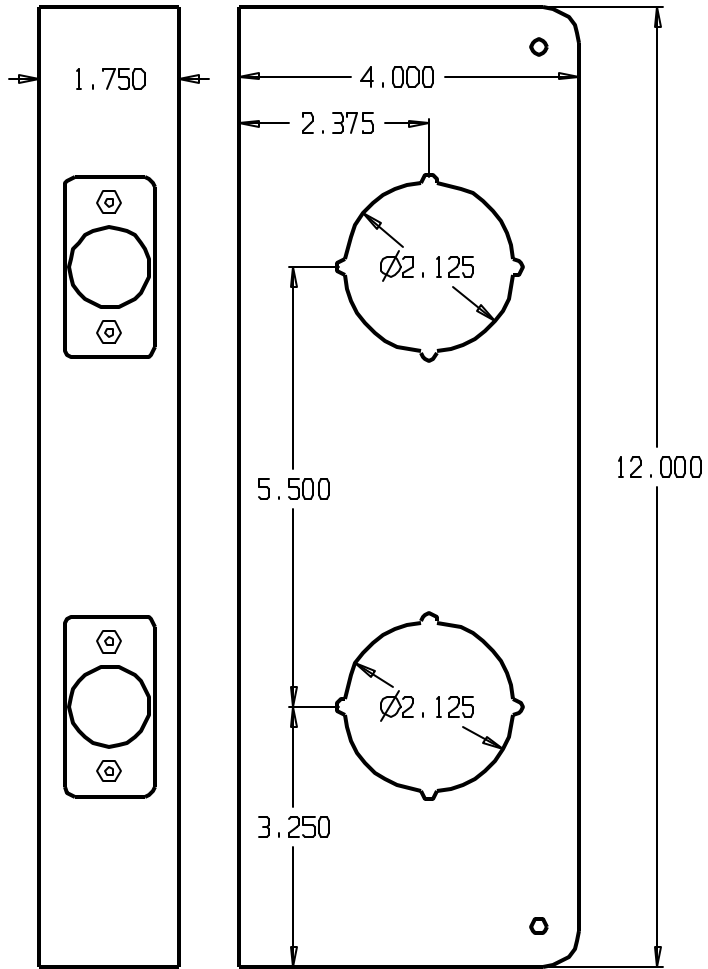

REVISIONS			
ZONE	REV	FINISHES:	DATE
		605, 609, 612, 613, 630	
		APPROVED	

DON-JO MFG. INC.

DESIGNER	SIZE	DATE	PART NO.	REV
	A	4/5/04	256-CW	
APPROVED	SCALE	RELEASE DATE	WEIGHT	SHEET