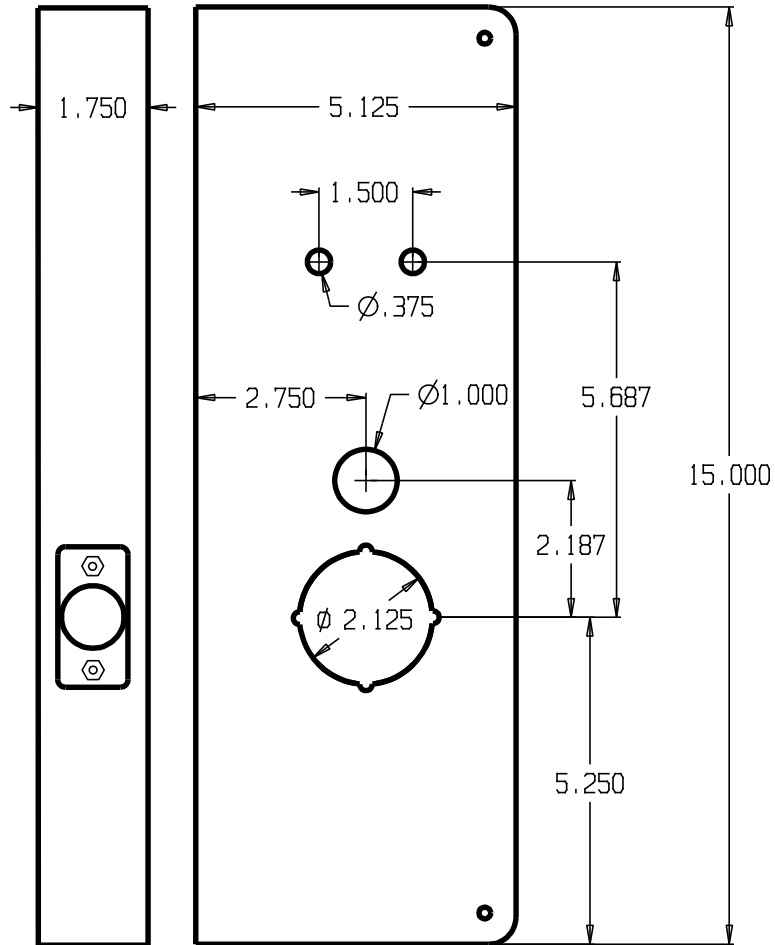

REVISIONS		
ZONE	REV	FINISHES:
		605,630
		GAUGE:

DON-JO MFG. INC.				SIZE	DATE:	PART NO.	REV
DESIGNER	D.R.	A	12/20/05	24-CW			
		SCALE	RELEASE DATE	WEIGHT	SHEET		