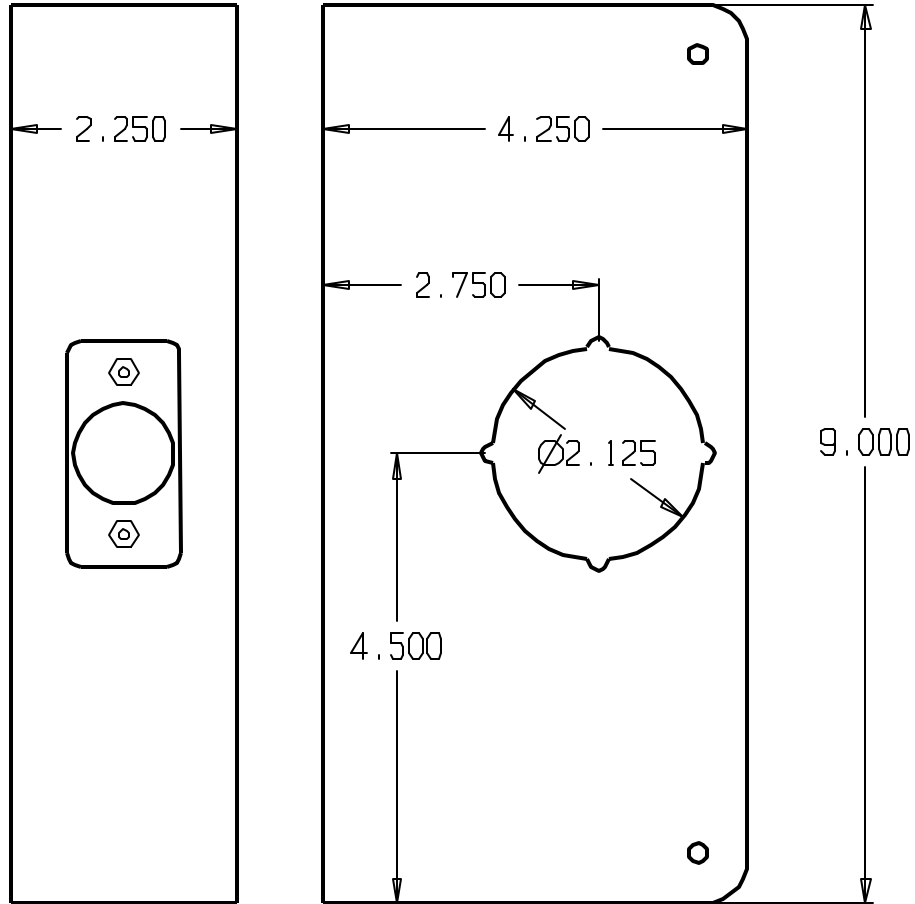

REVISIONS			
ZONE	REV	FINISHES:	DATE
		PB & S	
			APPROVED

DON-JO MFG. INC.

DESIGNER	SIZE	DATE	PART NO.	REV
	A	4/5/04	214-CW	
APPROVED	SCALE	RELEASE DATE	WEIGHT	SHEET