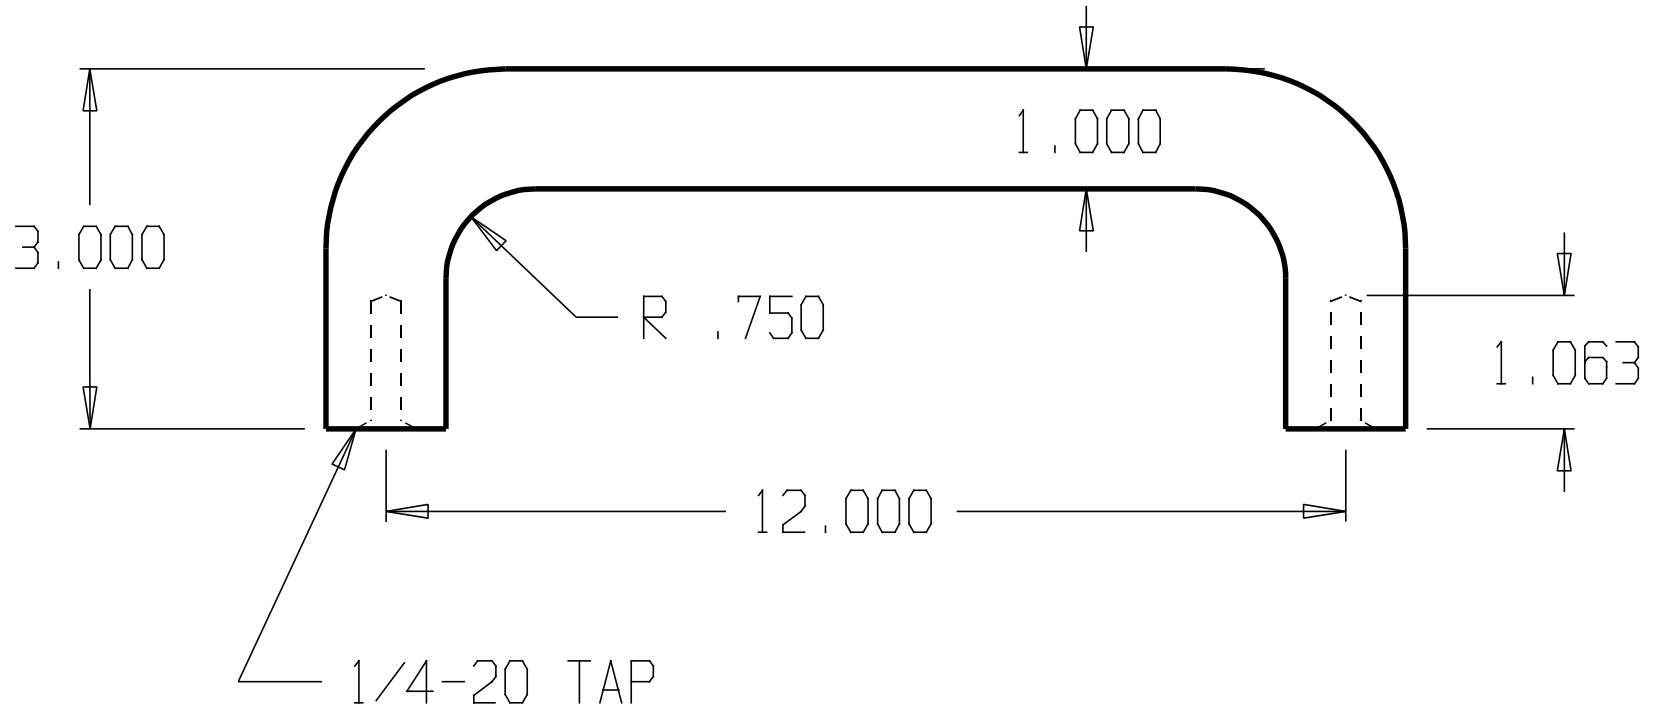

REVISIONS				
ZONE	REV	FINISHES:	DATE	APPROVED
		605, 606, 612, 613, 628, 629, 630		

DON-JO MFG. INC.	
DESIGNER	
APPROVED	

SIZE A	DATE: 4/5/04	PART NO. #21	REV
SCALE	RELEASE DATE	WEIGHT	SHEET