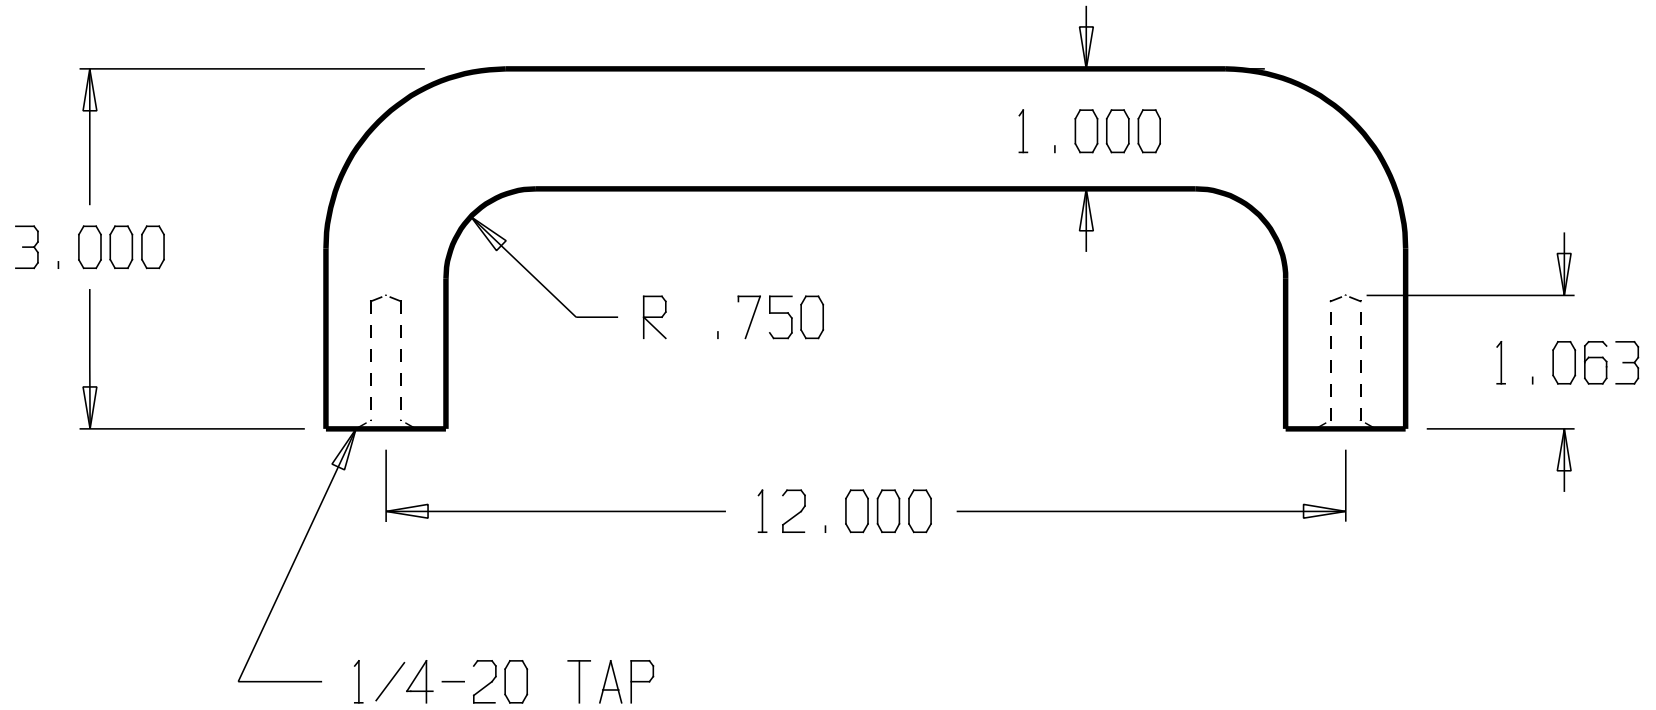

REVISIONS				
ZONE	REV	FINISHES:	DATE	APPROVED
		605, 606, 612, 613, 628, 629, 630		

DON-JO MFG. INC.				
DESIGNER	SIZE	DATE:	PART NO.	REV
	A	4/5/04	#21	
APPROVED	SCALE	RELEASE DATE	WEIGHT	SHEET