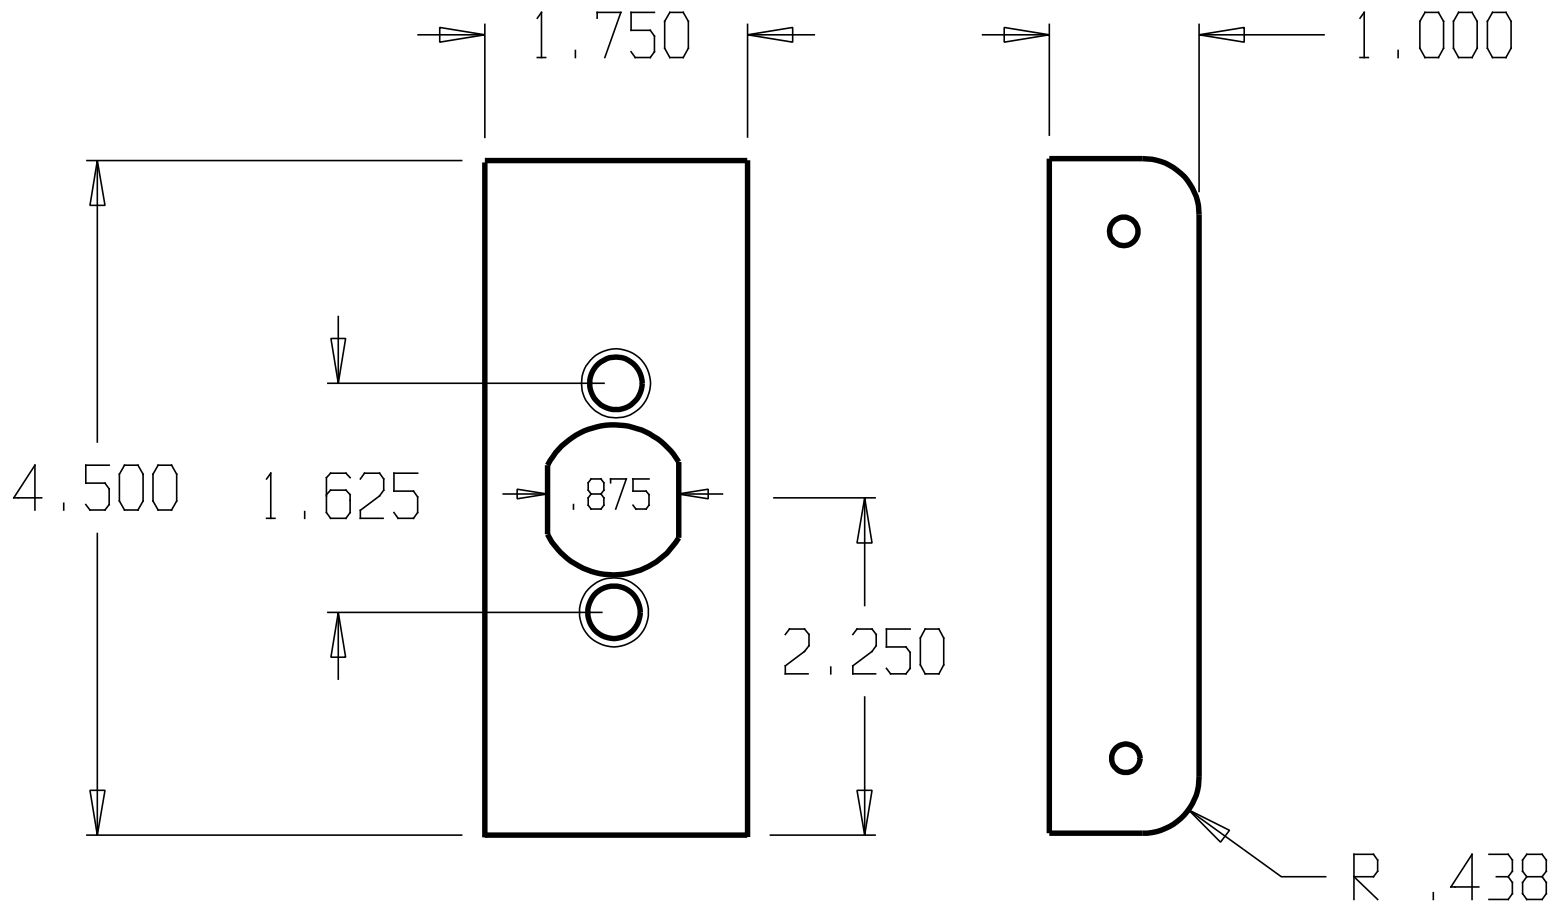

REVISIONS				
ZONE	REV	FINISHES:	DATE	APPROVED
		PB, AB & S		

DON-JO MFG. INC.

DESIGNER

APPROVED

SIZE A	DATE: 4/5/04	PART NO. 20-FE	REV
SCALE	RELEASE DATE	WEIGHT	SHEET