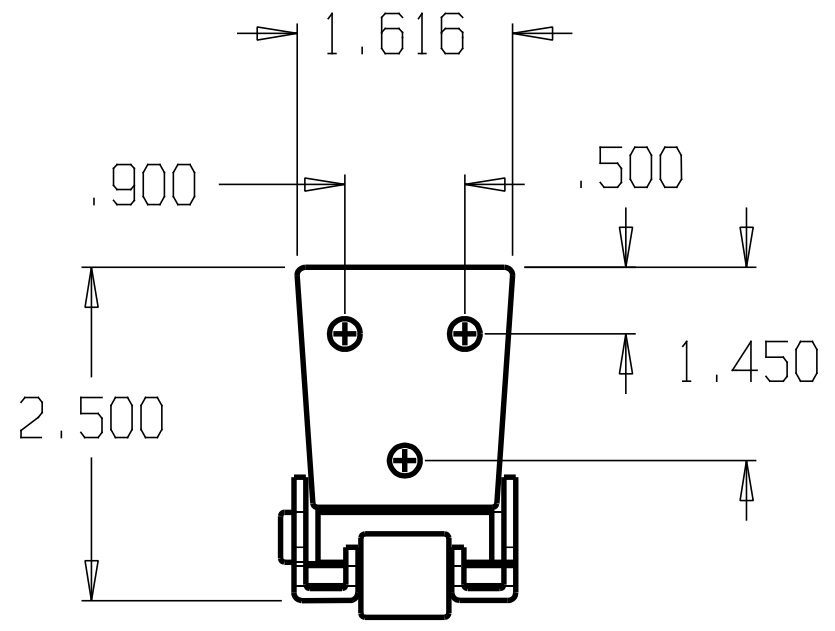

REVISIONS				
ZONE	REV	FINISHES:	DATE	APPROVED
		PRIME COAT		

DON-JO MFG. INC.

DESIGNER	SIZE A	DATE: 4/5/04	PART NO. #2060	REV
APPROVED	SCALE	RELEASE DATE	WEIGHT	SHEET