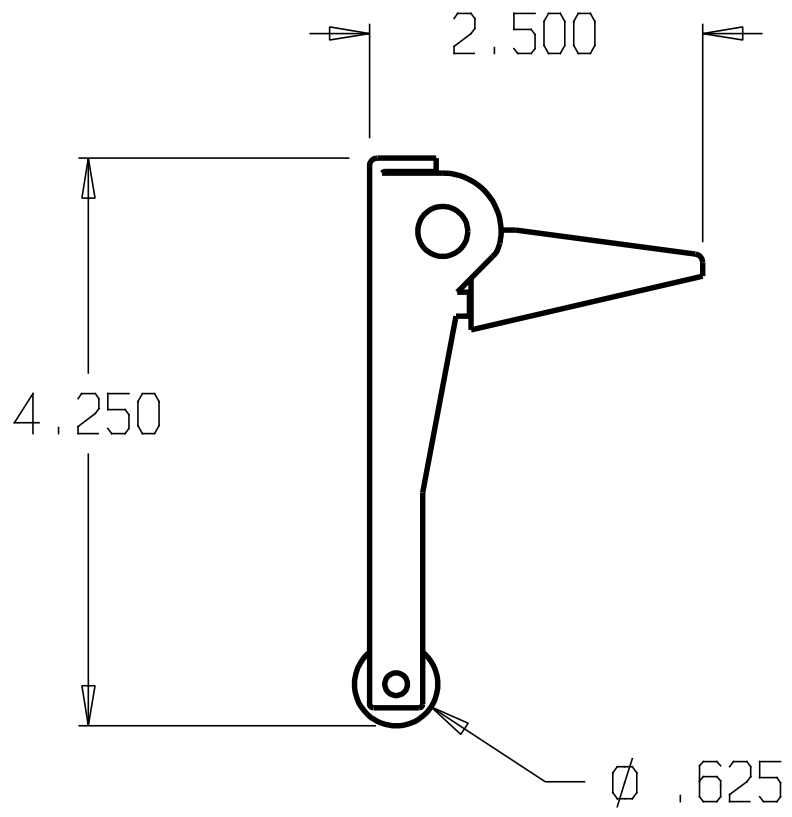

REVISIONS				
ZONE	REV	FINISHES:	DATE	APPROVED
		PRIME COAT		

DON-JO MFG. INC.

DESIGNER	SIZE A	DATE: 4/5/04	PART NO. #2060	REV
APPROVED	SCALE	RELEASE DATE	WEIGHT	SHEET