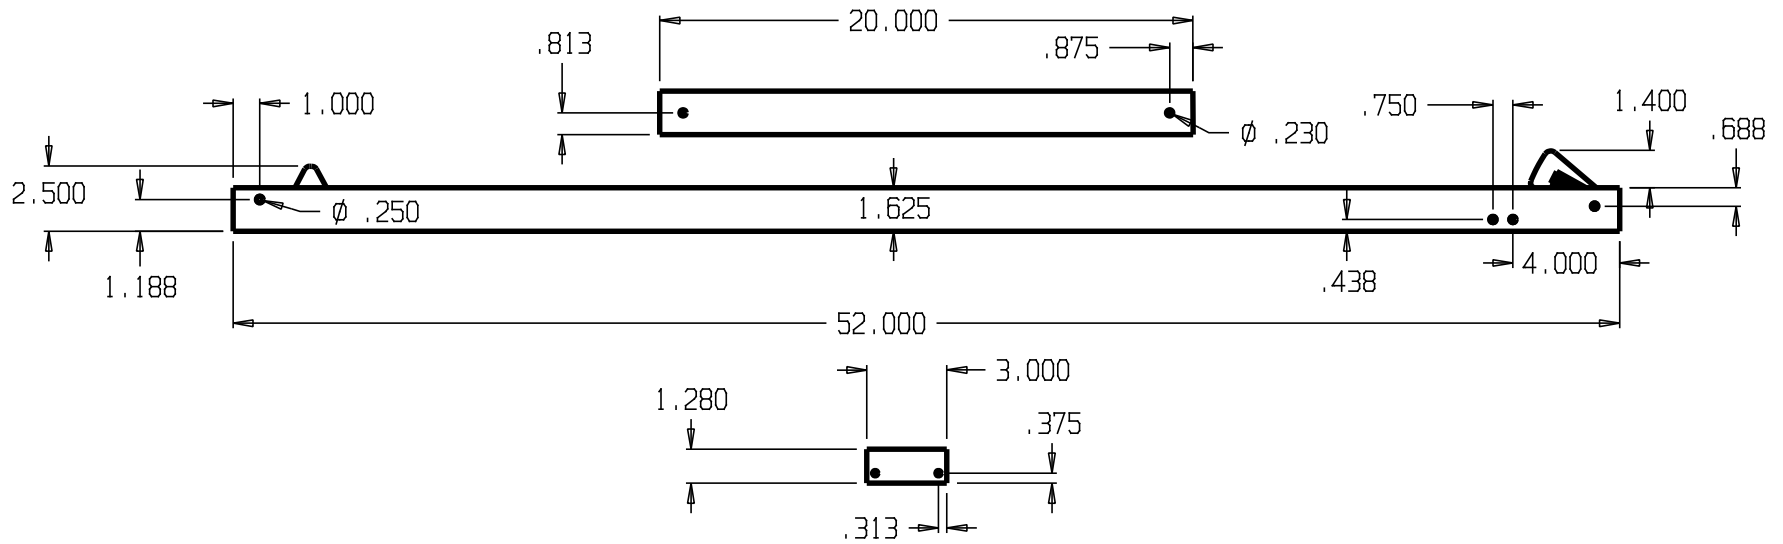

REVISIONS				
ZONE	REV	FINISHES:	DATE	APPROVED
		628		

DON-JO MFG. INC.

DESIGNER	SIZE A	DATE: 4/5/04	PART NO. #2021	REV
APPROVED	SCALE	RELEASE DATE	WEIGHT	SHEET