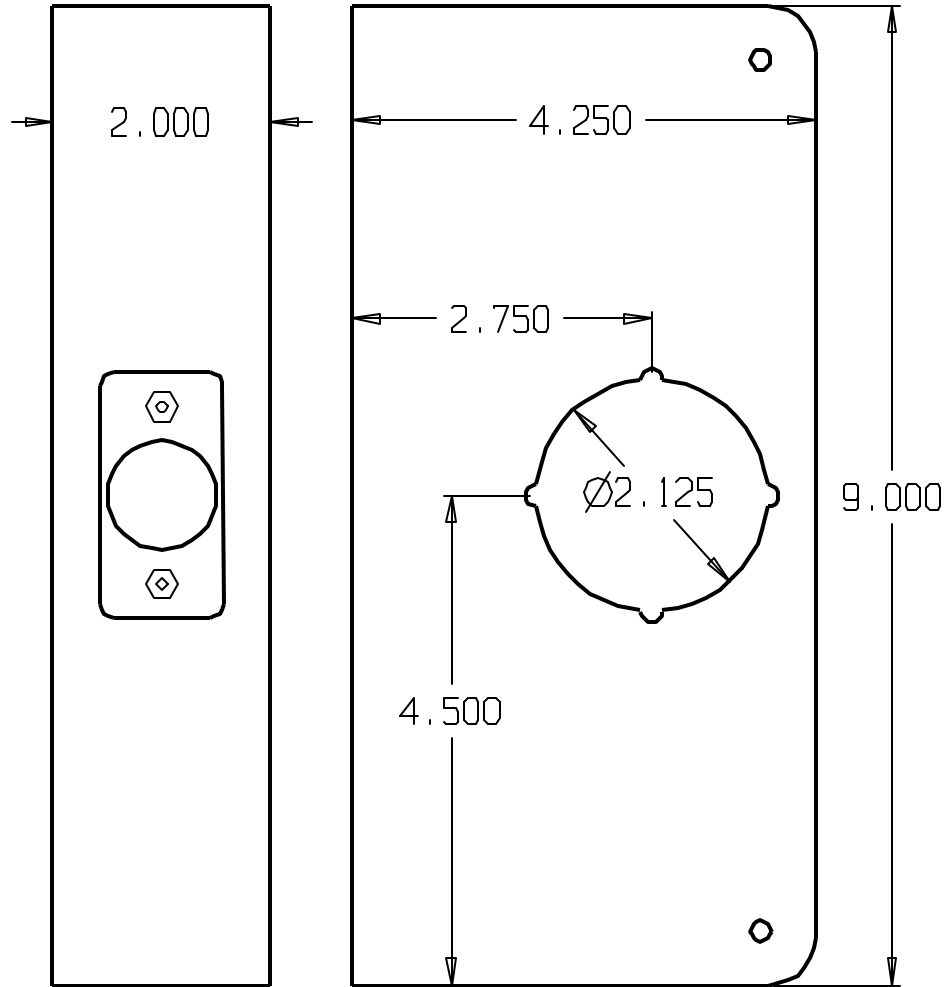

REVISIONS			
ZONE	REV	FINISHES:	DATE
		PB & S	
			APPROVED

DON-JO MFG. INC.

DESIGNER	SIZE	DATE	PART NO.	REV
	A	4/5/04	200-CW	
APPROVED	SCALE	RELEASE DATE	WEIGHT	SHEET