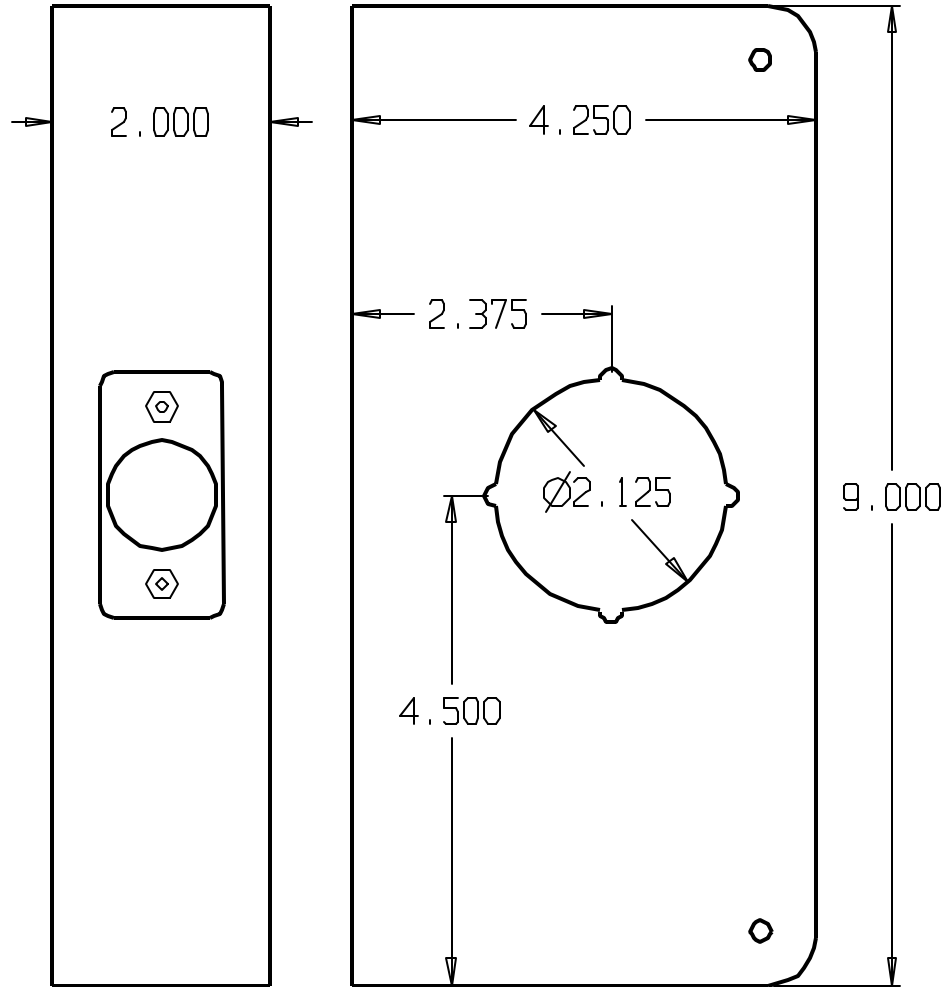

REVISIONS			
ZONE	REV	FINISHES:	DATE
		PB & S	
			APPROVED

DON-JO MFG. INC.

DESIGNER	SIZE	DATE	PART NO.	REV
	A	4/5/04	200C-CW	
APPROVED	SCALE	RELEASE DATE	WEIGHT	SHEET