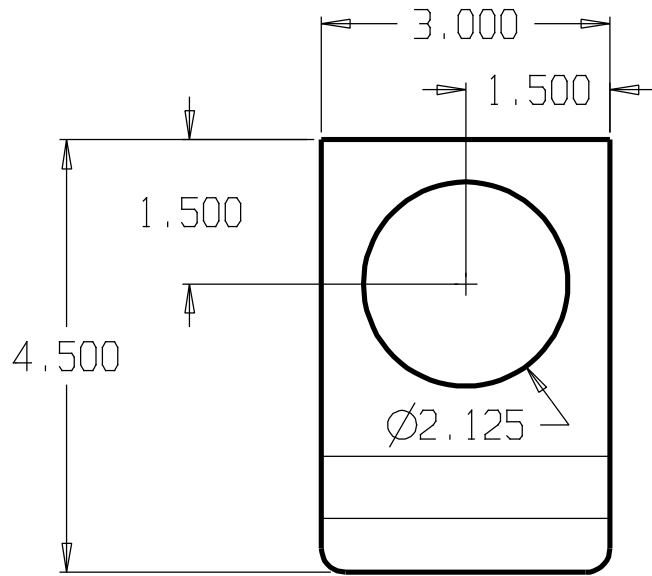

REVISIONS			
ZONE	REV	FINISHES:	GAUGE:
		630	11ga .125"

DON-JO MFG. INC.

DESIGNER
D.R.

SIZE A	DATE: 2/8/12	PART NO. #1875	REV
SCALE	RELEASE DATE	WEIGHT	SHEET