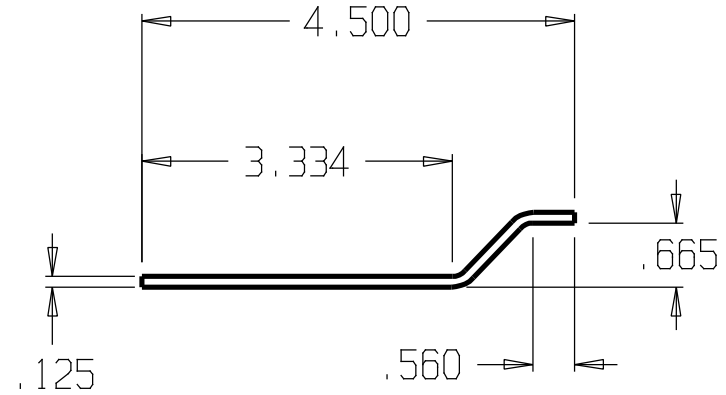

REVISIONS			
ZONE	REV	FINISHES:	GAUGE:
		630	11ga .125"

DON-JO MFG. INC.

DESIGNER
D.R.

SIZE A	DATE: 2/8/12	PART NO. #1875	REV
SCALE	RELEASE DATE	WEIGHT	SHEET