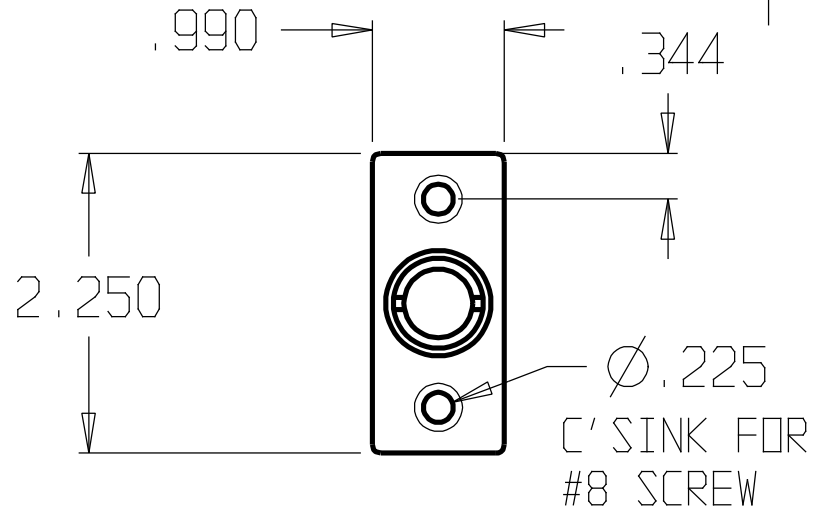

REVISIONS				
ZONE	REV	FINISHES:	DATE	APPROVED
		605, 609		

DON-JO MFG. INC.

DESIGNER
APPROVED

SIZE A	DATE: 10/6/11	PART NO. #1714	REV
SCALE	RELEASE DATE	WEIGHT	SHEET