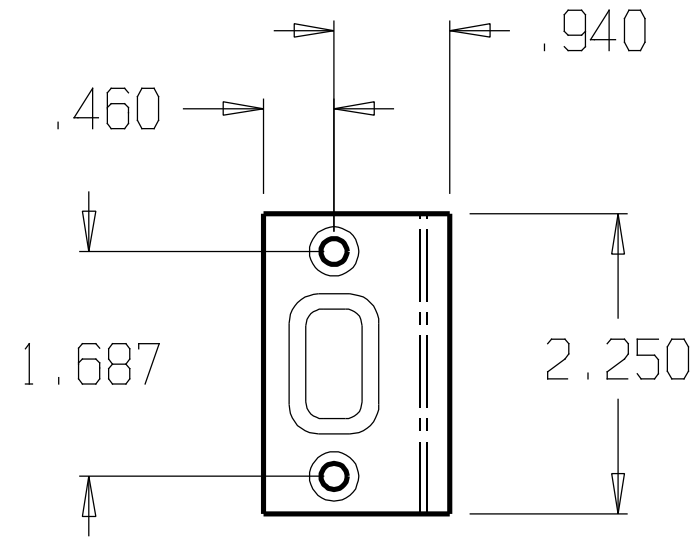

REVISIONS				
ZONE	REV	FINISHES:	DATE	APPROVED
		605, 609		

DON-JO MFG. INC.

DESIGNER
APPROVED

SIZE A	DATE: 10/6/11	PART NO. #1714	REV
SCALE	RELEASE DATE	WEIGHT	SHEET