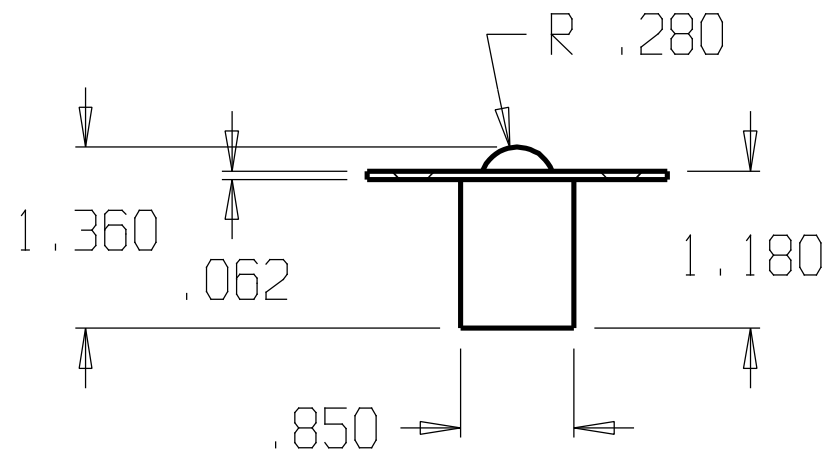

REVISIONS				
ZONE	REV	FINISHES:	DATE	APPROVED
		605, 609		

DON-JO MFG. INC.

DESIGNER
APPROVED

SIZE A	DATE: 10/6/11	PART NO. #1714	REV
SCALE	RELEASE DATE	WEIGHT	SHEET