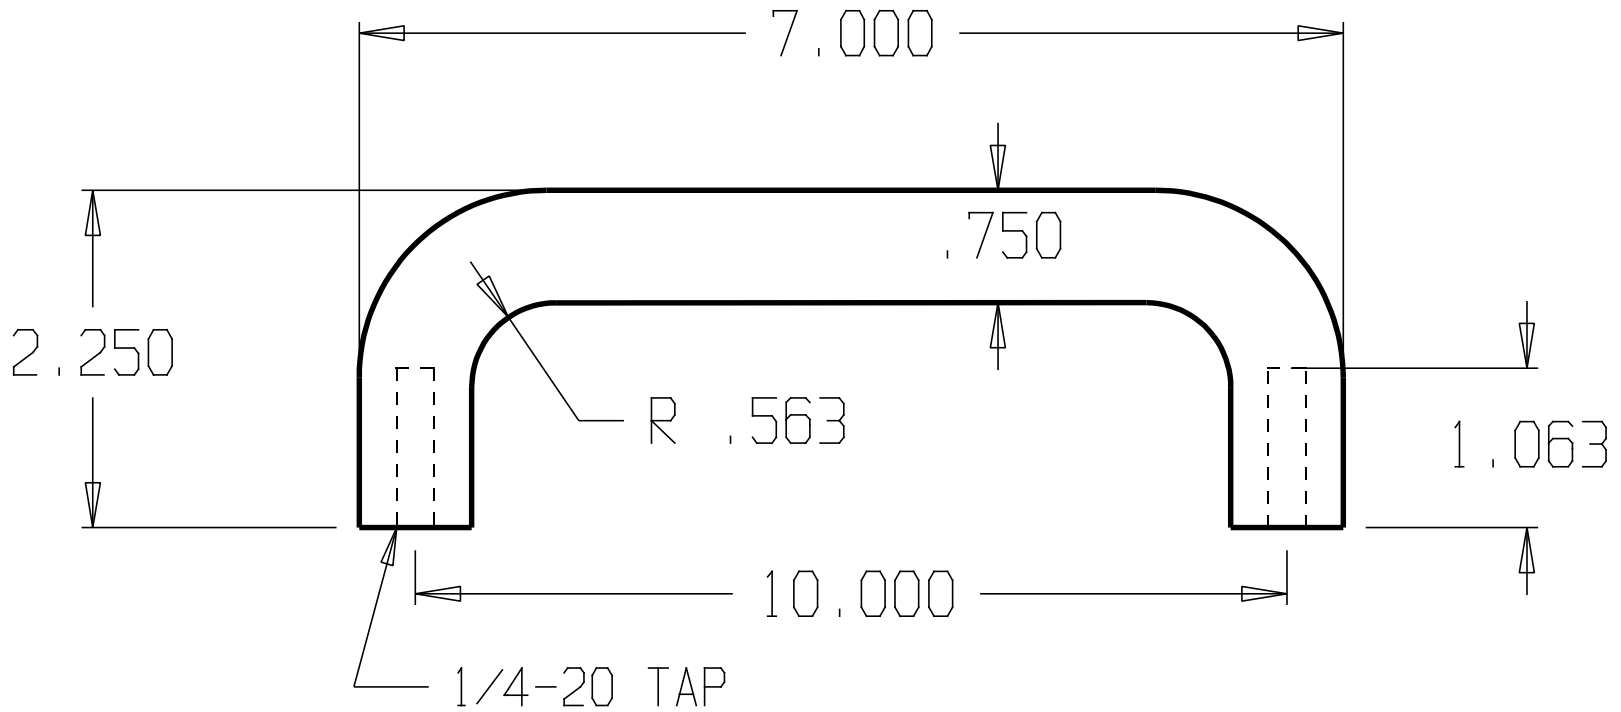

REVISIONS				
ZONE	REV	FINISHES:	DATE	APPROVED
		605, 606, 612, 613, 628, 629, 630		

DON-JO MFG. INC.

DESIGNER  
APPROVED

SIZE A	DATE: 3/29/04	PART NO. #17	REV
SCALE	RELEASE DATE	WEIGHT	SHEET