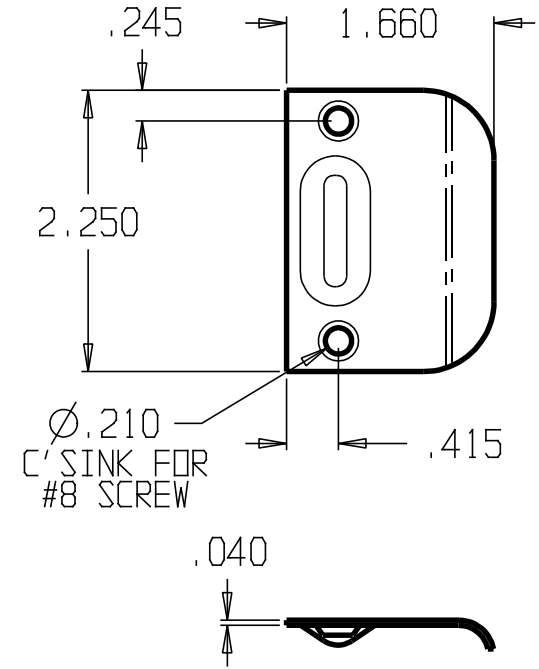

REVISIONS		
ZONE	REV	FINISHES:
		605, 613, 619, 620, 626
		GAUGE:

DON-JO MFG. INC.				SIZE	DATE:	PART NO.	REV
DESIGNER		A	12/15/04	#1710			
APPROVED		SCALE	RELEASE DATE	WEIGHT	SHEET		