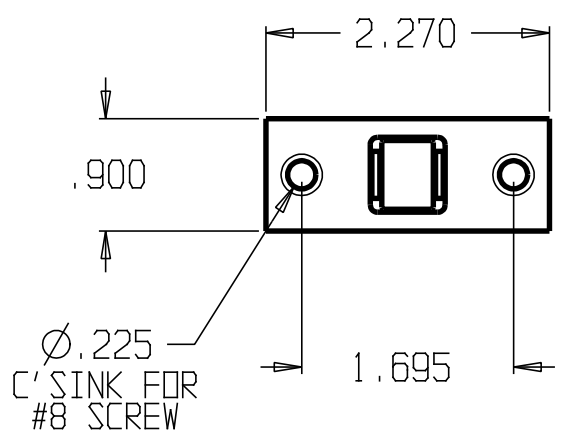

REVISIONS		
ZONE	REV	FINISHES:
		605, 613, 619, 620, 626
		GAUGE:

DON-JO MFG. INC.				SIZE	DATE:	PART NO.	REV
DESIGNER		A	12/15/04	#1710			
APPROVED		SCALE	RELEASE DATE	WEIGHT	SHEET		