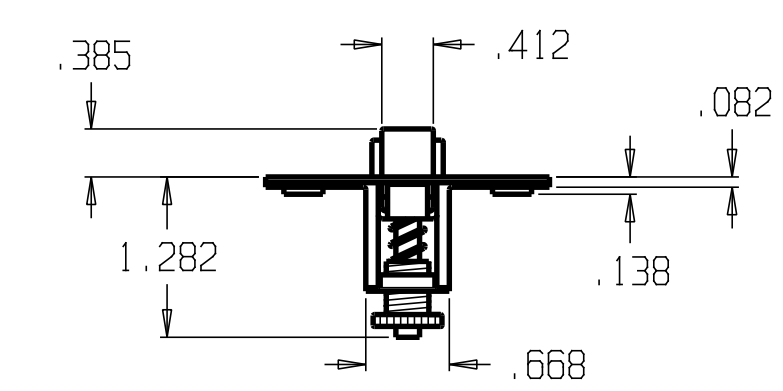

REVISIONS		
ZONE	REV	FINISHES:
		605, 613, 619, 620, 626
		GAUGE:

DON-JO MFG. INC.				SIZE	DATE:	PART NO.	REV
DESIGNER		A	12/15/04	#1710			
APPROVED		SCALE	RELEASE DATE	WEIGHT	SHEET		