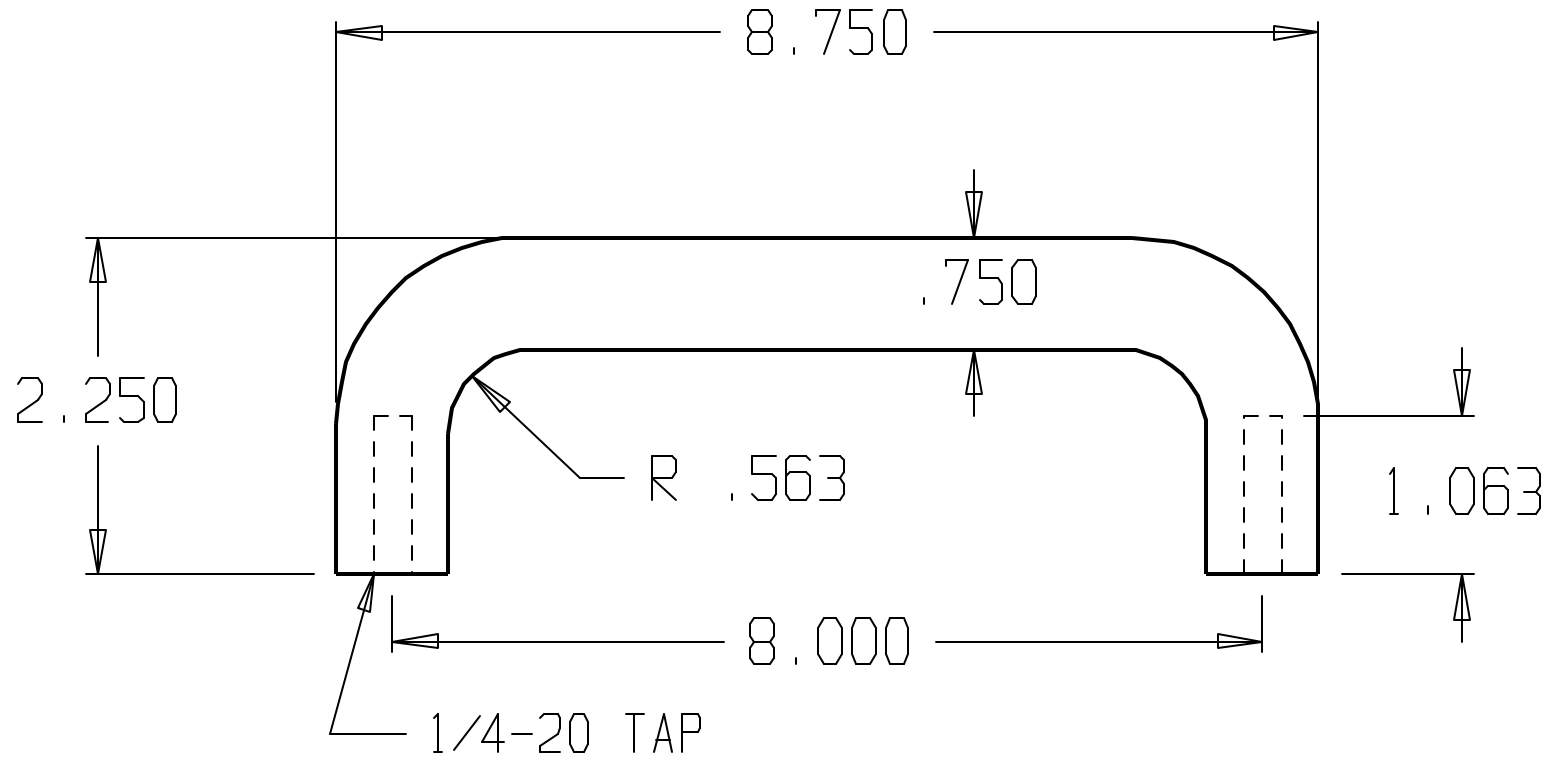

REVISIONS				
ZONE	REV	FINISHES :	DATE	APPROVED
		605, 606, 612, 613, 628, 629, 630		

DON-JO MFG. INC.

DESIGNER	
APPROVED	

SIZE A	DATE: 3/25/04	PART NO. #16	REV
SCALE	RELEASE DATE	WEIGHT	SHEET