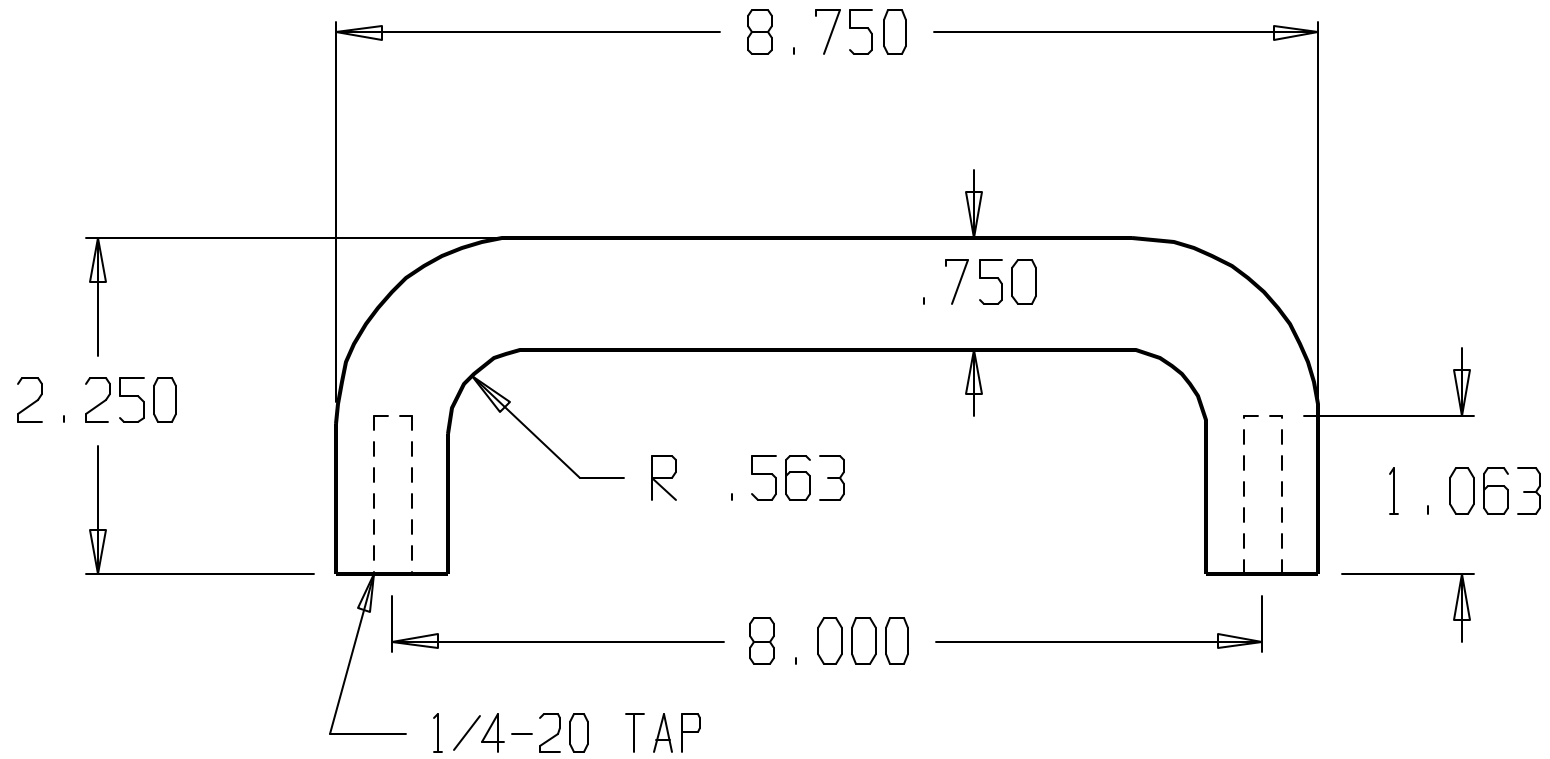

REVISIONS				
ZONE	REV	FINISHES :	DATE	APPROVED
		605, 606, 612, 613, 628, 629, 630		

**DON-JO MFG. INC.**

DESIGNER	
APPROVED	

SIZE A	DATE: 3/25/04	PART NO. #16	REV
SCALE	RELEASE DATE	WEIGHT	SHEET