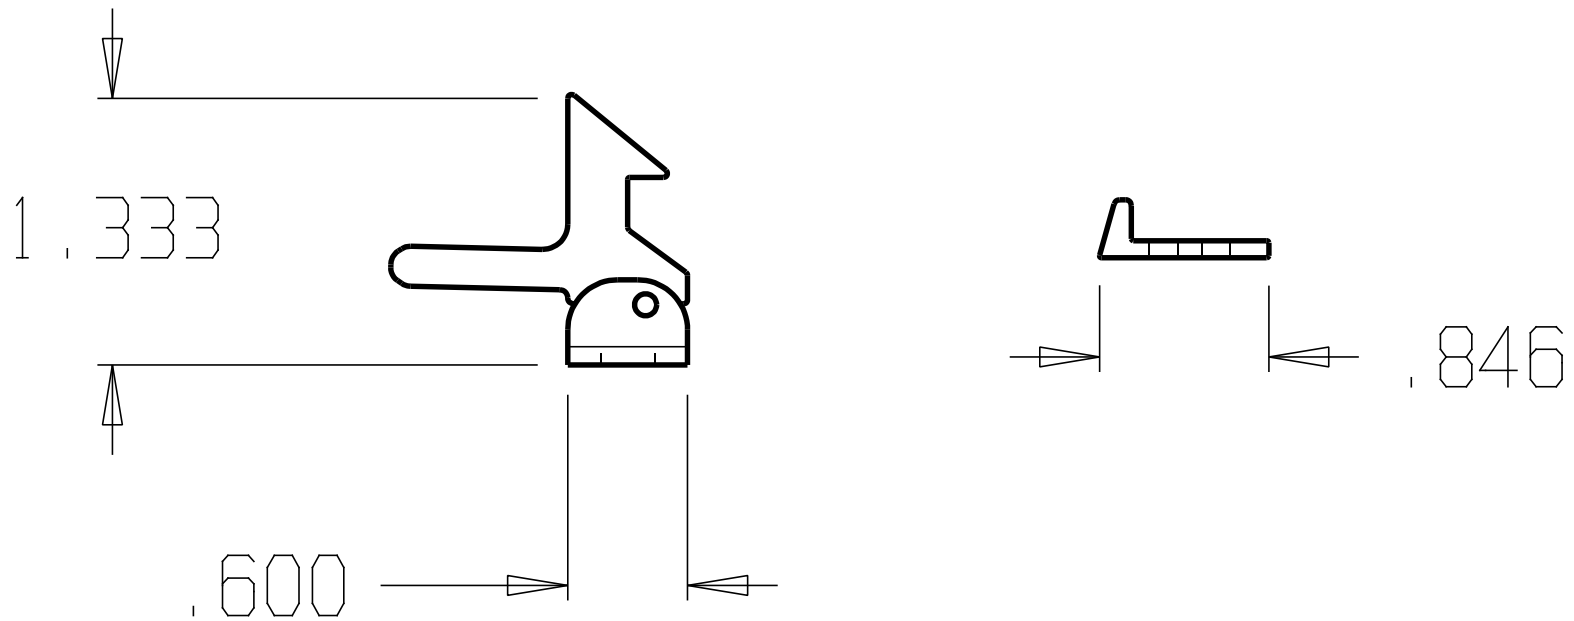

REVISIONS				
ZONE	REV	FINISHES:	DATE	APPROVED
		605, 625, 626		

DON-JO MFG. INC.

DESIGNER	SIZE A	DATE: 3/25/04	PART NO. #1590	REV
APPROVED	SCALE	RELEASE DATE	WEIGHT	SHEET