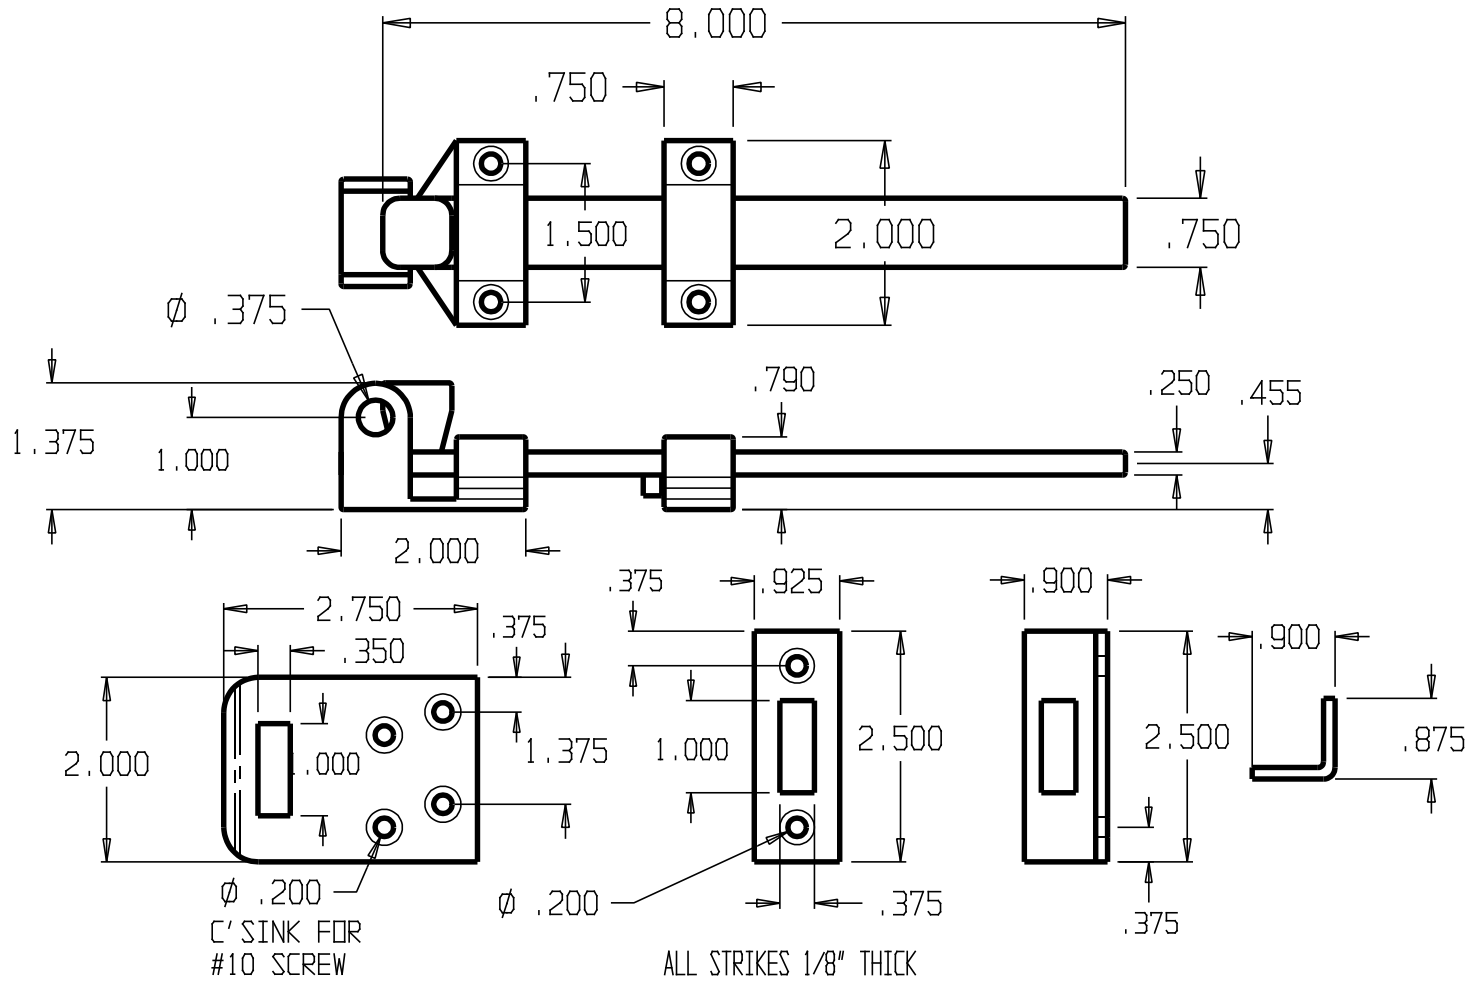

REVISIONS				
ZONE	REV	FINISHES:	DATE	APPROVED
		626,630		

DON-JO MFG. INC.		SIZE	DATE:	PART NO.	REV
DESIGNER		A	3/19/04	#1582	
APPROVED		SCALE	RELEASE DATE	WEIGHT	SHEET