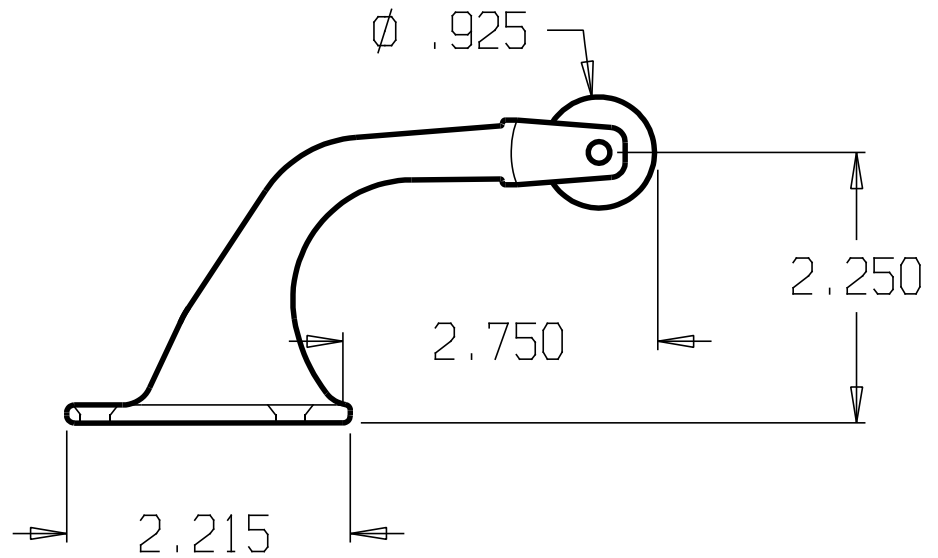

REVISIONS			
ZONE	REV	FINISHES:	DATE
		605,613,626	
		APPROVED	

DON-JO MFG. INC.

DESIGNER	SIZE	DATE:	PART NO.	REV
	A	3/11/04	#1488	
APPROVED	SCALE	RELEASE DATE	WEIGHT	SHEET