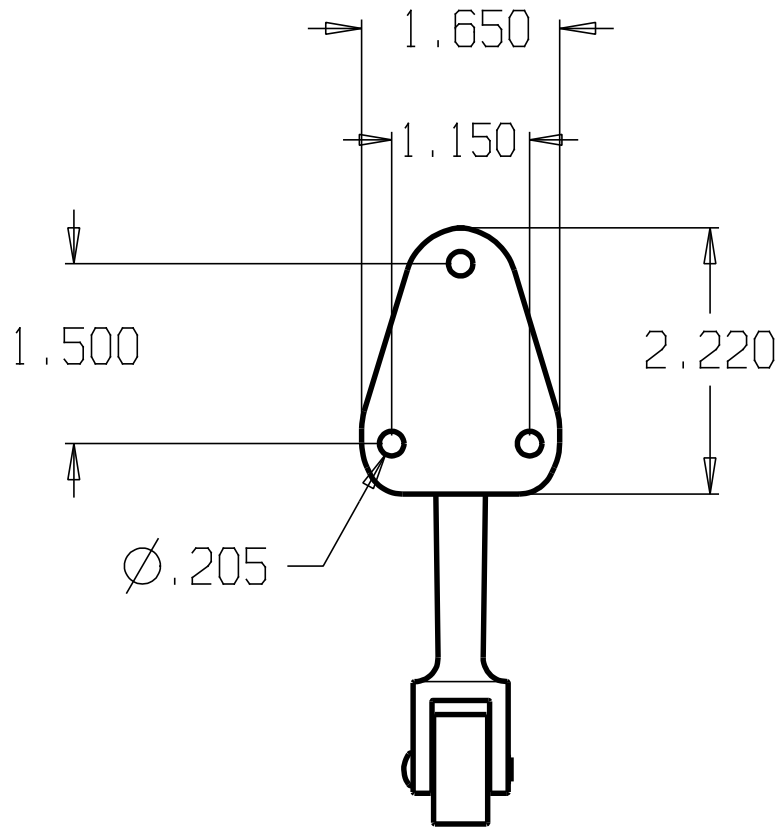

REVISIONS			
ZONE	REV	FINISHES:	DATE
		605,613,626	
		APPROVED	

DON-JO MFG. INC.

DESIGNER	SIZE	DATE:	PART NO.	REV
	A	3/11/04	#1488	
APPROVED	SCALE	RELEASE DATE	WEIGHT	SHEET