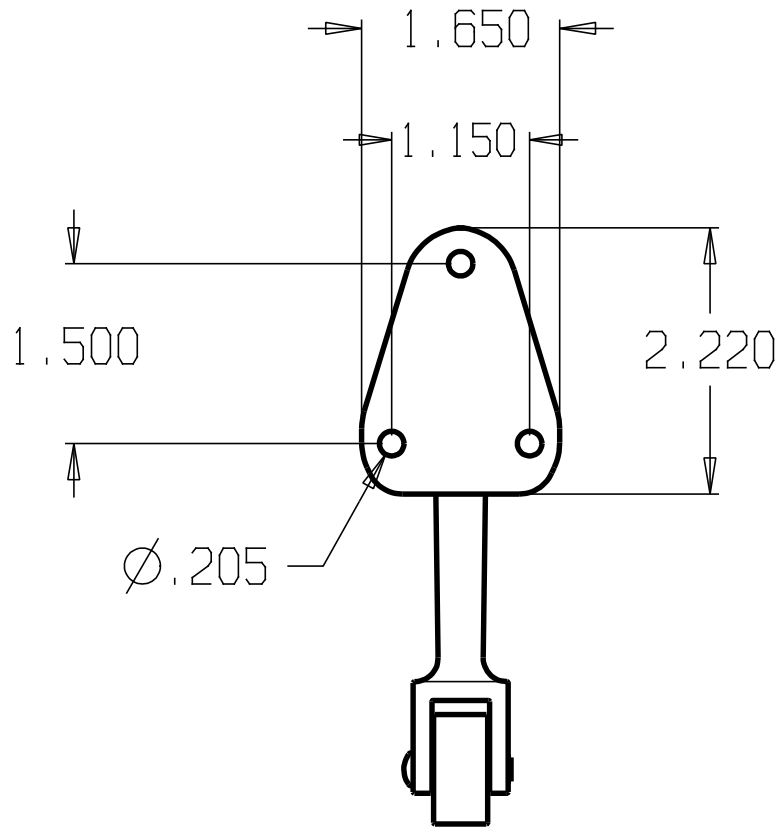

REVISIONS			
ZONE	REV	FINISHES:	DATE
		605,613,626	
			APPROVED

DON-JO MFG. INC.

DESIGNER	SIZE	DATE:	PART NO.	REV
	A	3/11/04	#1488	
APPROVED	SCALE	RELEASE DATE	WEIGHT	SHEET