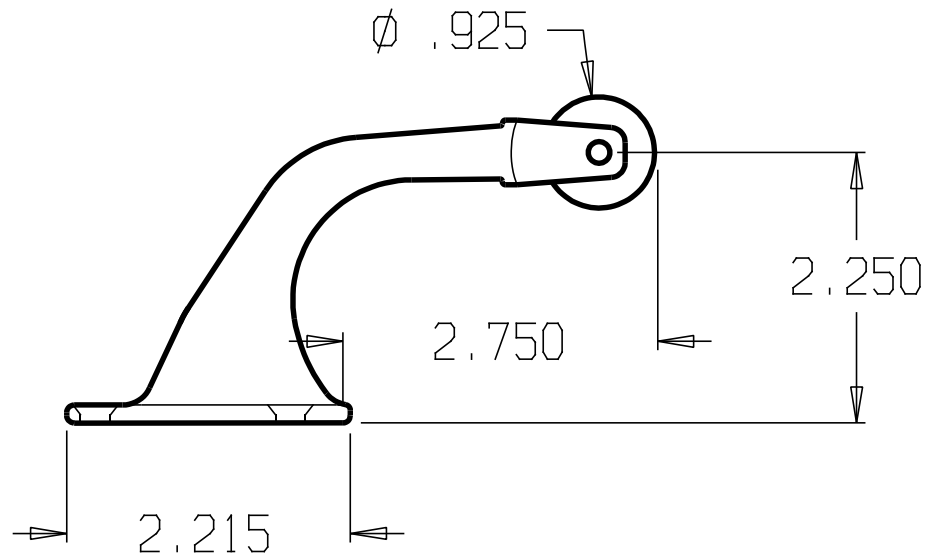

REVISIONS			
ZONE	REV	FINISHES:	DATE
		605,613,626	
			APPROVED

DON-JO MFG. INC.

DESIGNER	SIZE	DATE:	PART NO.	REV
	A	3/11/04	#1488	
APPROVED	SCALE	RELEASE DATE	WEIGHT	SHEET