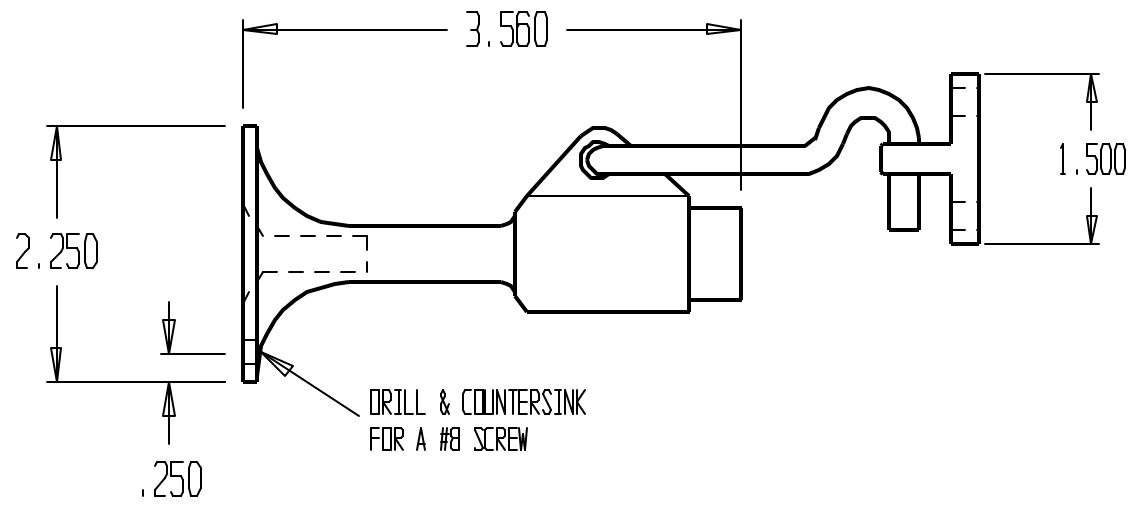

REVISIONS			
ZONE	REV	FINISHES :	DATE
		605, 613, 626	
			APPROVED

DON-JO MFG. INC.

DESIGNER	SIZE A	DATE 3/19/04	PART NO. #1477	REV
APPROVED	SCALE	RELEASE DATE	WEIGHT	SHEET