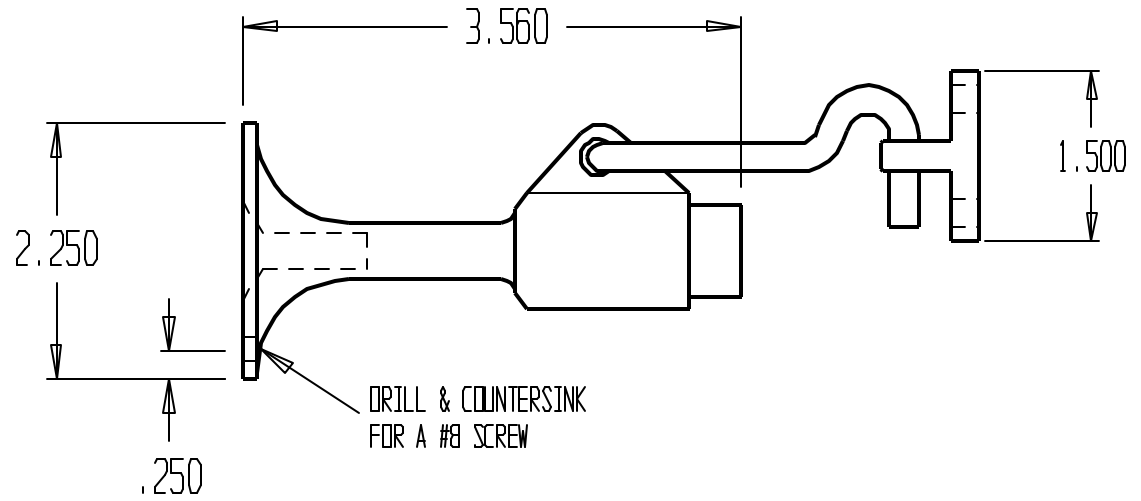

REVISIONS			
ZONE	REV	FINISHES :	DATE
		605, 613, 626	
			APPROVED

DON-JO MFG. INC.

DESIGNER	SIZE A	DATE 3/19/04	PART NO. #1477	REV
APPROVED	SCALE	RELEASE DATE	WEIGHT	SHEET