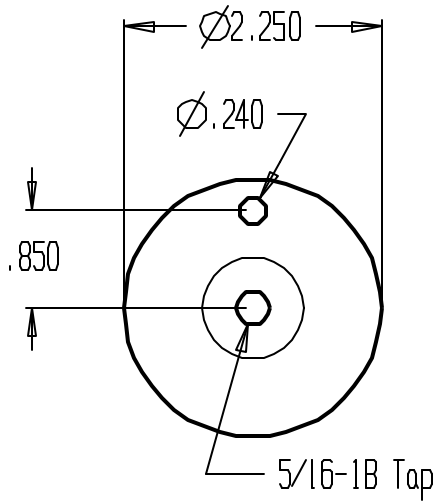

REVISIONS			
ZONE	REV	FINISHES :	DATE
		605, 613, 626	
			APPROVED

DON-JO MFG. INC.

DESIGNER	SIZE A	DATE 3/19/04	PART NO. #1477	REV
APPROVED	SCALE	RELEASE DATE	WEIGHT	SHEET