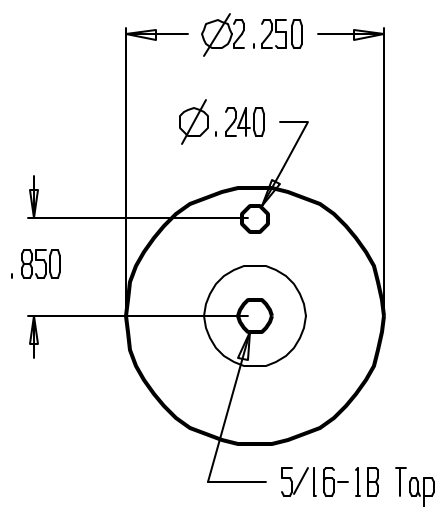

REVISIONS			
ZONE	REV	FINISHES :	DATE
		605, 613, 626	
			APPROVED

DON-JO MFG. INC.

DESIGNER	SIZE A	DATE 3/19/04	PART NO. #1477	REV
APPROVED	SCALE	RELEASE DATE	WEIGHT	SHEET