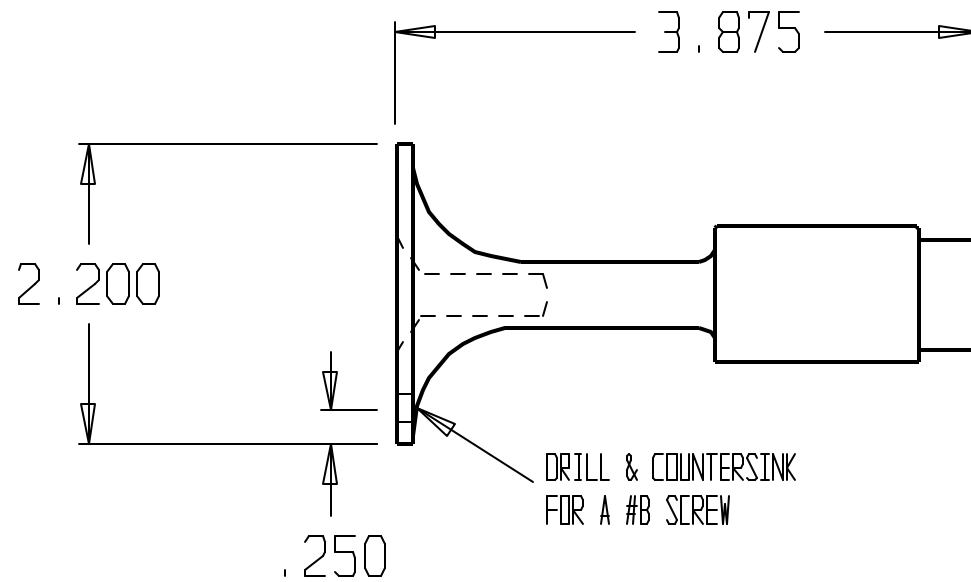

REVISIONS				
ZONE	REV	FINISHES:	DATE	APPROVED
		605,613,626		

DON-JO MFG. INC.

DESIGNER	SIZE A	DATE: 3/19/04	PART NO. #1475	REV
APPROVED	SCALE	RELEASE DATE	WEIGHT	SHEET