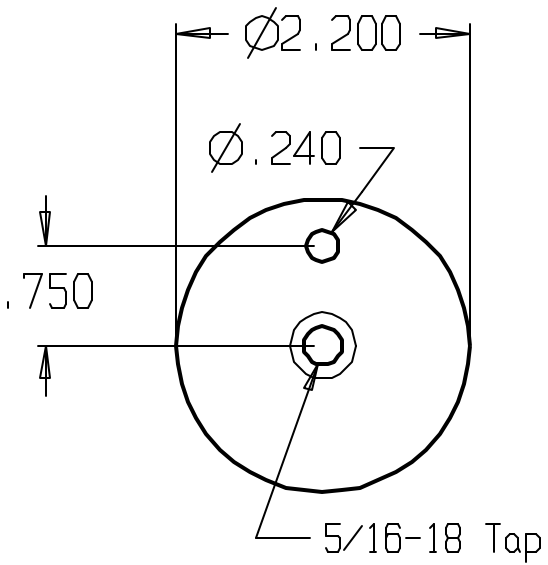

REVISIONS				
ZONE	REV	FINISHES:	DATE	APPROVED
		605,613,626		

DON-JO MFG. INC.

DESIGNER	SIZE A	DATE: 3/19/04	PART NO. #1475	REV
APPROVED	SCALE	RELEASE DATE	WEIGHT	SHEET