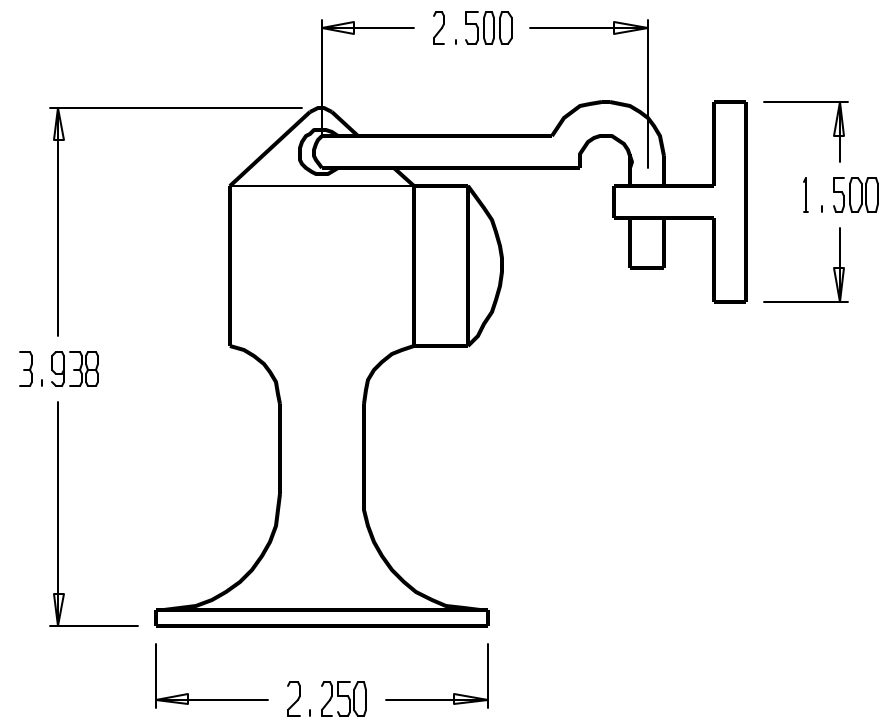

REVISIONS			
ZONE	REV	FINISHES:	DATE
		605,613,626	
			APPROVED

**DON-JO MFG. INC.**

DESIGNER	SIZE	DATE:	PART NO.	REV
	A	3/18/04	#1473	
APPROVED	SCALE	RELEASE DATE	WEIGHT	SHEET