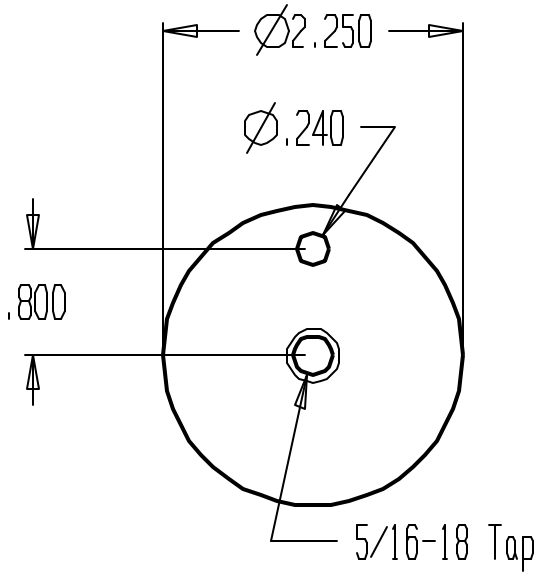

REVISIONS			
ZONE	REV	FINISHES:	DATE
		605,613,626	
			APPROVED

**DON-JO MFG. INC.**

DESIGNER	SIZE	DATE:	PART NO.	REV
	A	3/18/04	#1473	
APPROVED	SCALE	RELEASE DATE	WEIGHT	SHEET