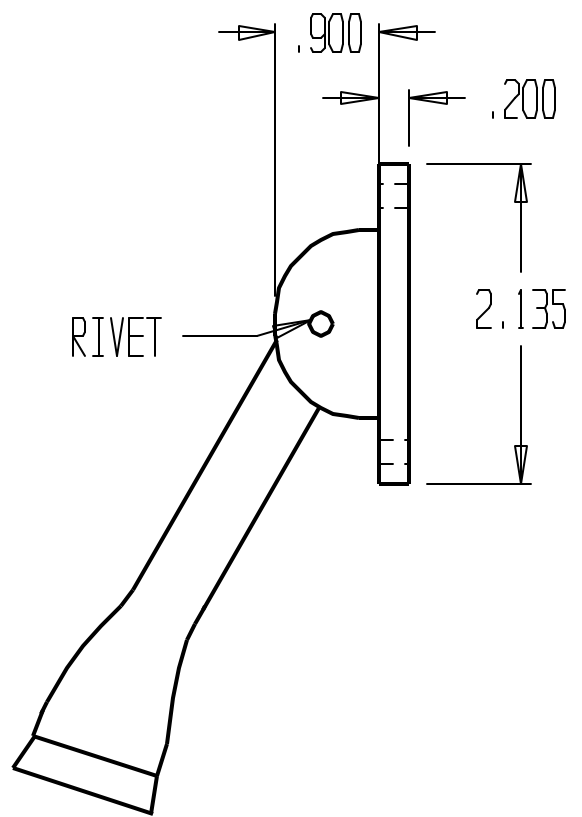

REVISIONS			
ZONE	REV	FINISHES :	DATE
		605,613,626	
			APPROVED

DON-JO MFG. INC.

DESIGNER	SIZE A	DATE: 3/16/04	PART NO. #1467	REV
APPROVED	SCALE	RELEASE DATE	WEIGHT	SHEET