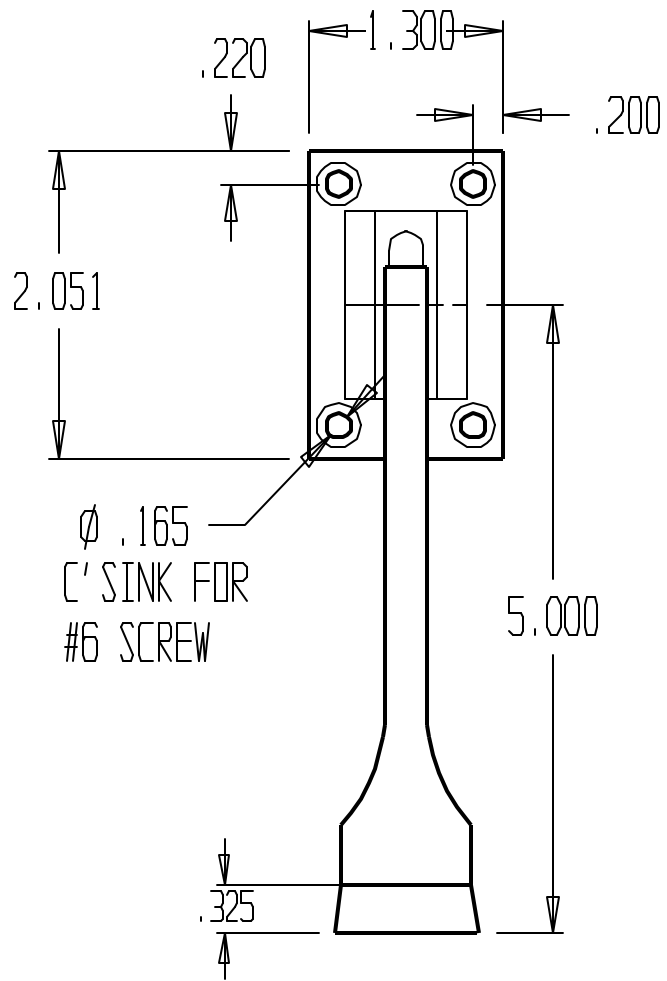

REVISIONS			
ZONE	REV	FINISHES :	DATE
		605,613,626	
			APPROVED

DON-JO MFG. INC.

DESIGNER	SIZE A	DATE: 3/16/04	PART NO. #1467	REV
APPROVED	SCALE	RELEASE DATE	WEIGHT	SHEET