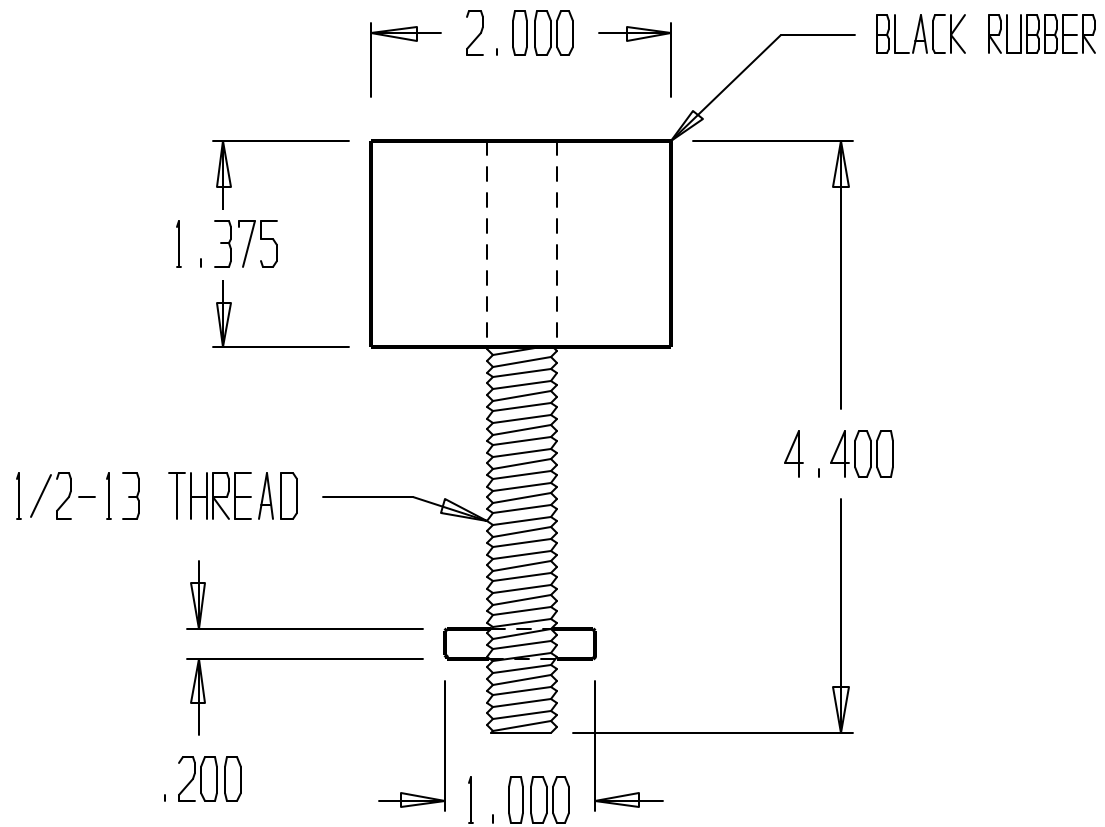

REVISIONS			
ZONE	REV	FINISHES :	DATE
		BLACK	
			APPROVED

DON-JO MFG. INC.

DESIGNER

APPROVED

SIZE A	DATE: 3/16/04	PART NO. #1462	REV
SCALE	RELEASE DATE	WEIGHT	SHEET