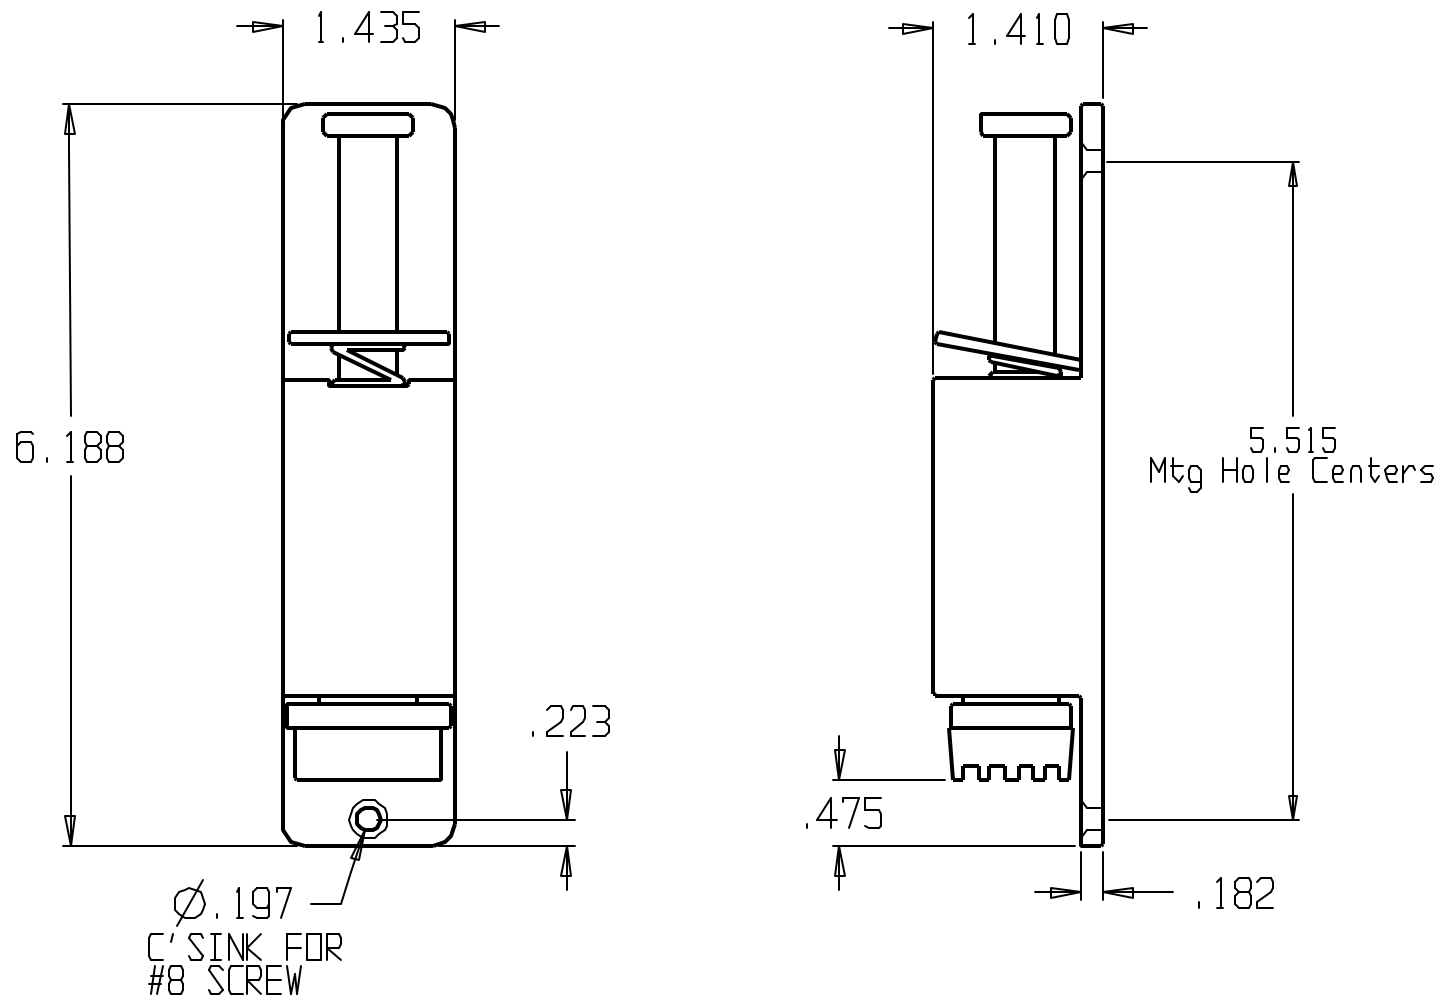

REVISIONS				
ZONE	REV	MATERIAL :	DATE	APPROVED
		628		

<b>DON-JO MFG. INC.</b>		SIZE A	DATE: 3/15/04	PART NO. #1457	REV
DESIGNER		SCALE	RELEASE DATE	WEIGHT	SHEET
APPROVED					