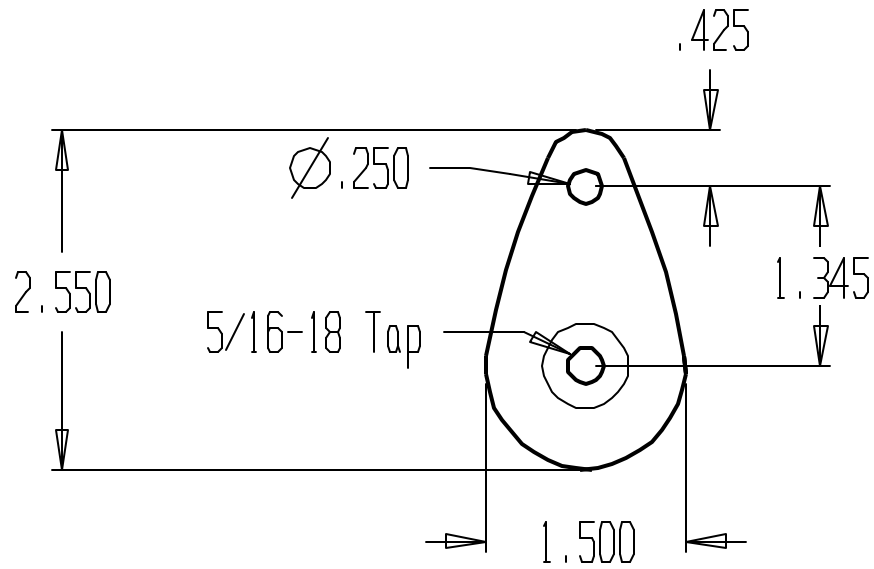

REVISIONS			
ZONE	REV	FINISHES :	DATE
		605,613,619,620,626	
			APPROVED

DON-JO MFG. INC.

DESIGNER
 APPROVED

SIZE A	DATE: 3/15/04	PART NO. #1452	REV
SCALE	RELEASE DATE	WEIGHT	SHEET