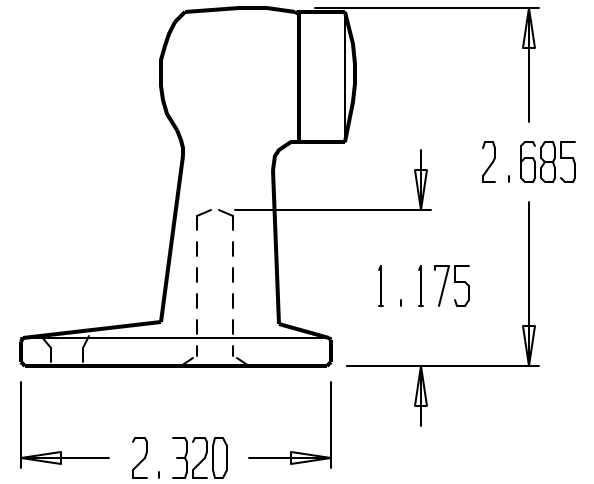

REVISIONS			
ZONE	REV	FINISHES :	DATE
		605,613,619,620,626	
			APPROVED

DON-JO MFG. INC.

DESIGNER
 APPROVED

SIZE A	DATE: 3/15/04	PART NO. #1452	REV
SCALE	RELEASE DATE	WEIGHT	SHEET