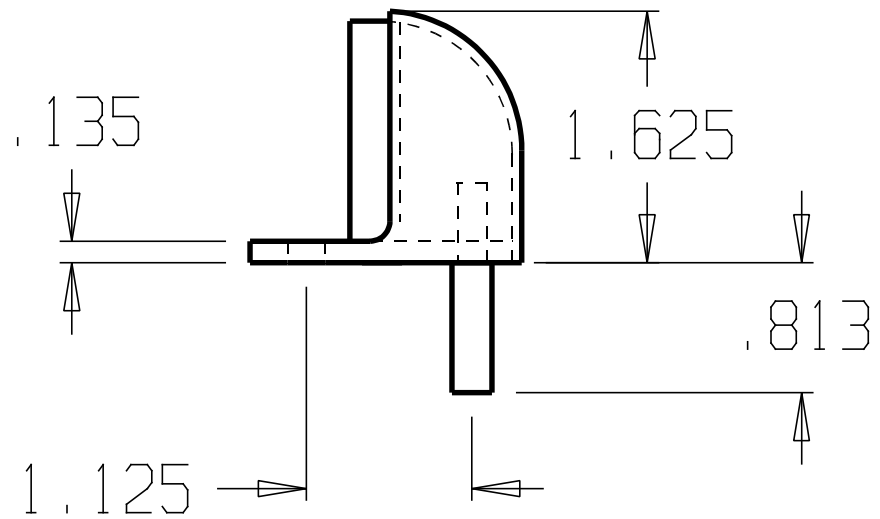

REVISIONS				
ZONE	REV	FINISHES :	DATE	APPROVED

DON-JO MFG. INC.

DESIGNER	
APPROVED	

SIZE A	DATE: 10/7/05	PART NO. #1447	REV
SCALE	RELEASE DATE	WEIGHT	SHEET