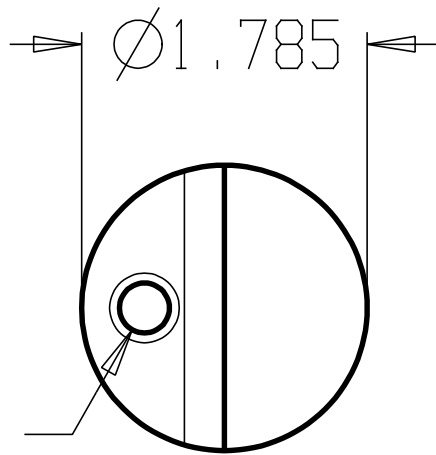

REVISIONS				
ZONE	REV	FINISHES :	DATE	APPROVED

DON-JO MFG. INC.

DESIGNER	
APPROVED	

SIZE A	DATE: 10/7/05	PART NO. #1447	REV
SCALE	RELEASE DATE	WEIGHT	SHEET