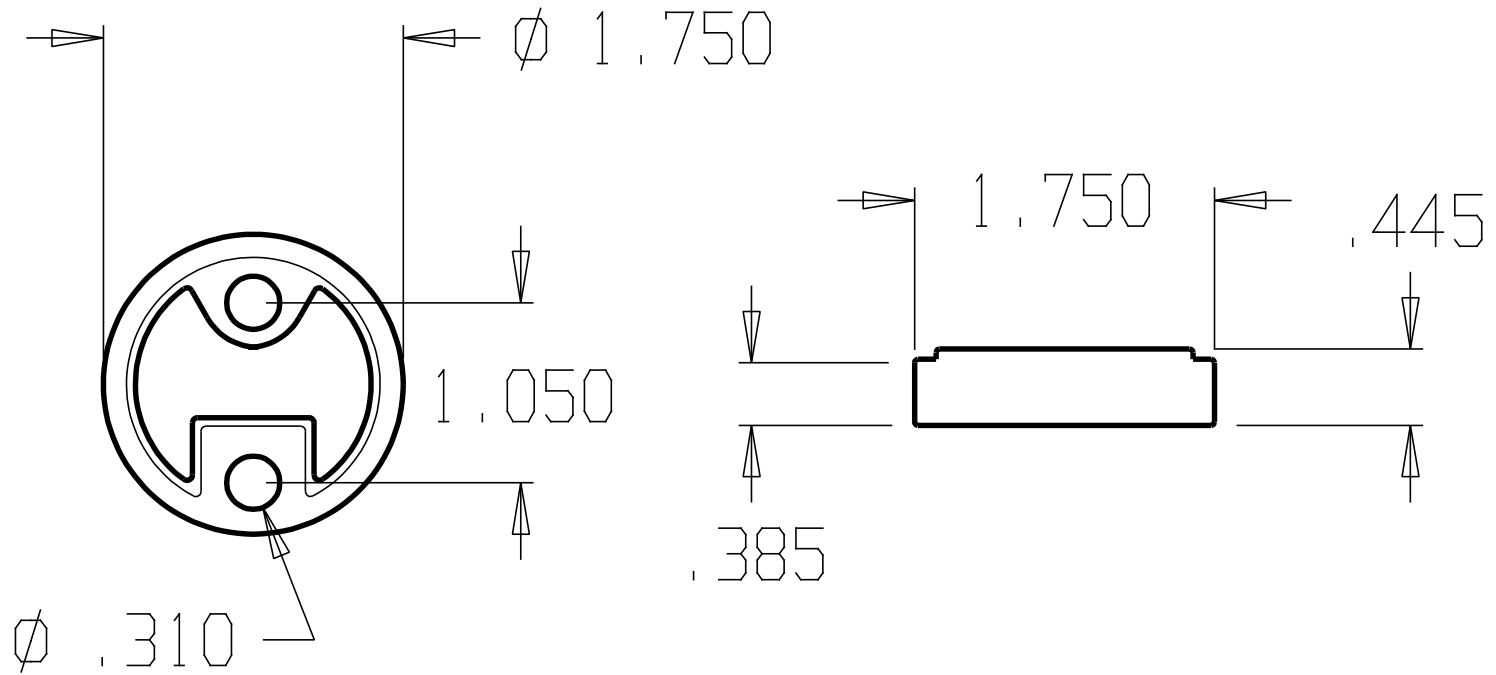

REVISIONS				
ZONE	REV	FINISHES:	DATE	APPROVED
		605,613,625,626		

DON-JO MFG. INC.

DESIGNER		SIZE A	DATE: 3/11/04	PART NO. #1446	REV
APPROVED		SCALE	RELEASE DATE	WEIGHT	SHEET