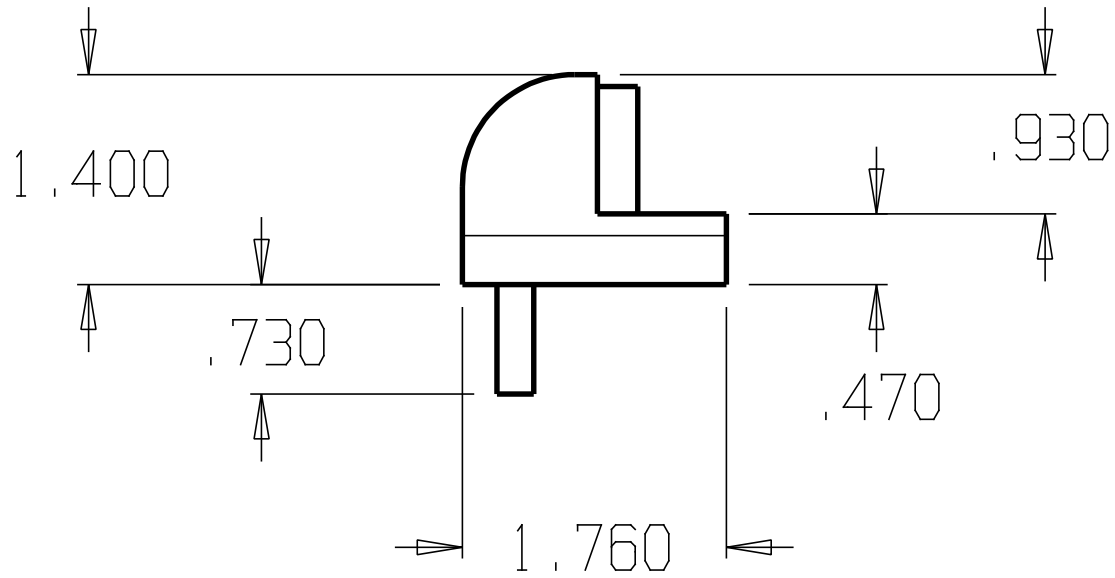

REVISIONS				
ZONE	REV	FINISHES:	DATE	APPROVED
		605,613,625,626		

DON-JO MFG. INC.

DESIGNER	SIZE A	DATE: 2/19/04	PART NO. #1445	REV
APPROVED	SCALE	RELEASE DATE	WEIGHT	SHEET